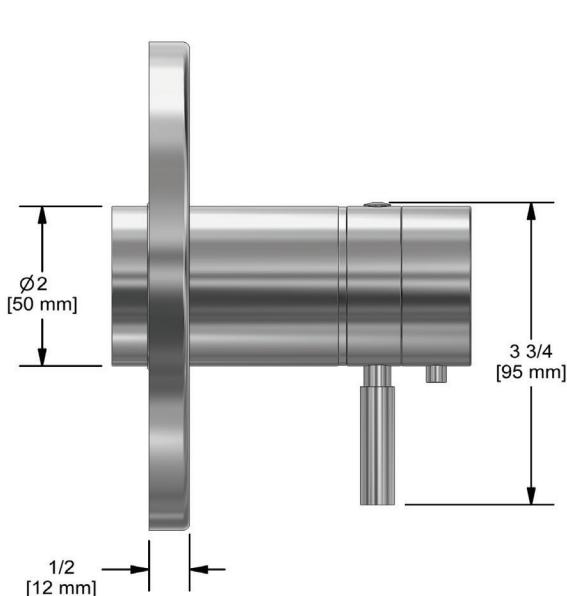

For warranty or additional information, contact:

U.S.A.
houseofrohl.com/support
1-800-777-9762

QUEBEC / MARITIMES / WESTERN CANADA
QUÉBEC / MARITIMES / OUEST CANADIEN
QUEBEC / MARITIMOS / CANADA OCCIDENTAL
houseofrohl.ca/support
1-866-473-8442

ONTARIO
houseofrohl.ca/support
1-800-287-5354