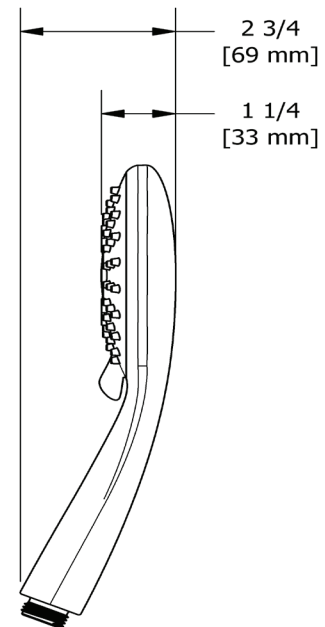

SPECIFICATIONS

DESCRIPTION

- 5 functions

FLOW

- 6.8L/min (1.8 gpm) (80psi) max / 5.1 L/min (1.3 gpm) (45 psi) min

STANDARDS

- ASME A112.18.1 / CSA B125.1

WARRANTY

- Most products or parts carry "Limited Warranties" against manufacturing defects. For US customers please visit houseofrohl.com/support and for Canadian customers please visit houseofrohl.ca/support for complete product and finish warranty.

5" 5-Function Handshower

MODELS: 4366

UPC®

For warranty or additional information, contact:

US Customers

U.S.A.
houseofrohl.com/support
1-800-777-9762

QUEBEC / MARITIMES / WESTERN CANADA
QUÉBEC / MARITIMES / OUEST CANADIEN
QUEBEC / MARITIMOS / CANADA OCCIDENTAL
houseofrohl.ca/support
1-866-473-8442

Canadian Customers

ONTARIO
houseofrohl.ca/support
1-800-287-5354