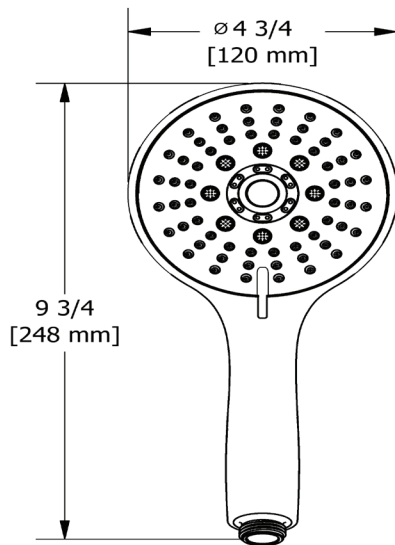

SPECIFICATIONS

DESCRIPTION

- 5 functions

FLOW

- 6.8L/min (1.8 gpm) (80psi) max / 5.1 L/min (1.3 gpm) (45 psi) min

STANDARDS

- ASME A112.18.1 / CSA B125.1

WARRANTY

5" 5-Function Handshower

MODELS: 4366

UPC®

For warranty or additional information, contact:

US Customers

U.S.A.
houseofrohl.com/support
 1-800-777-9762

QUEBEC / MARITIMES / WESTERN CANADA
 QUÉBEC / MARITIMES / OUEST CANADIEN
 QUEBEC / MARITIMOS / CANADA OCCIDENTAL
houseofrohl.ca/support
 1-866-473-8442