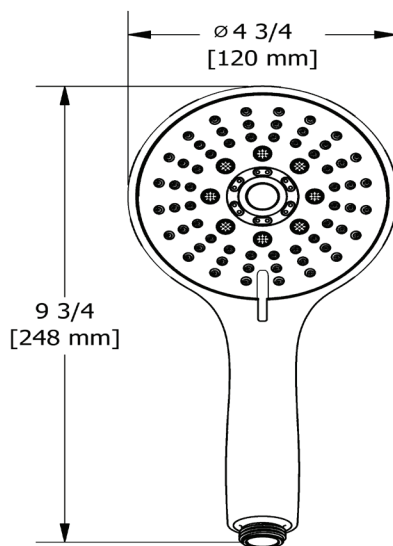

SPÉCIFICATIONS

DESCRIPTION

- 5 fonctions

DÉBITS DISPONIBLES

- 6.8L/min (1.8 gpm) (80psi) max / 5.1 L/min (1.3 gpm) (45 psi) min

CERTIFICATIONS

- ASME A112.18.1 / CSA B125.1

GARANTIE

- La plupart des produits ou pièces comprend des «garanties limitées» contre les défauts de fabrication. Pour les clients des États-Unis: veuillez consulter houseofrohl.com/support; Pour les clients du Canada : veuillez consulter houseofrohl.ca/support pour connaître les conditions complètes de la garantie des produits et finis.

Douchette 3 jets

MODÈLES : 4366

UPC®

For warranty or additional information, contact:

US Customers

U.S.A.
houseofrohl.com/support
1-800-777-9762

QUEBEC / MARITIMES / WESTERN CANADA
QUÉBEC / MARITIMES / OUEST CANADIEN
QUEBEC / MARITIMOS / CANADA OCCIDENTAL
houseofrohl.ca/support
1-866-473-8442

Canadian Customers

ONTARIO
houseofrohl.ca/support
1-800-287-5354