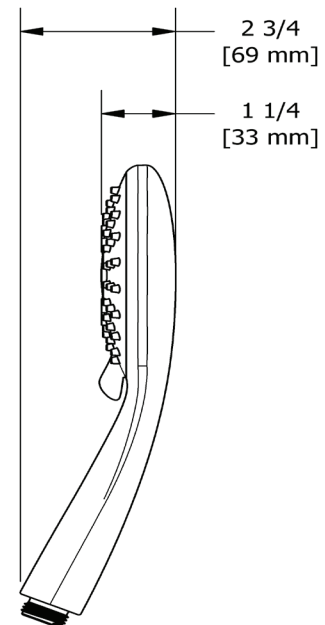

SPÉCIFICATIONS

DESCRIPTION

- 5 fonctions

DÉBITS DISPONIBLES

- 6.8L/min (1.8 gpm) (80psi) max / 5.1 L/min (1.3 gpm) (45 psi) min

CERTIFICATIONS

- ASME A112.18.1 / CSA B125.1

GARANTIE

- La plupart des produits ou pièces comprend des «garanties limitées» contre les défauts de fabrication. Pour les clients des États-Unis: veuillez consulter houseofrohl.com/support; Pour les clients du Canada : veuillez consulter houseofrohl.ca/support pour connaître les conditions complètes de la garantie des produits et finis.

Douchette 3 jets

MODÈLES : 4366

UPC®

For warranty or additional information, contact:

US Customers

U.S.A.
houseofrohl.com/support
1-800-777-9762

QUEBEC / MARITIMES / WESTERN CANADA
QUÉBEC / MARITIMES / OUEST CANADIEN
QUEBEC / MARITIMOS / CANADA OCCIDENTAL
houseofrohl.ca/support
1-866-473-8442

Canadian Customers

ONTARIO
houseofrohl.ca/support
1-800-287-5354