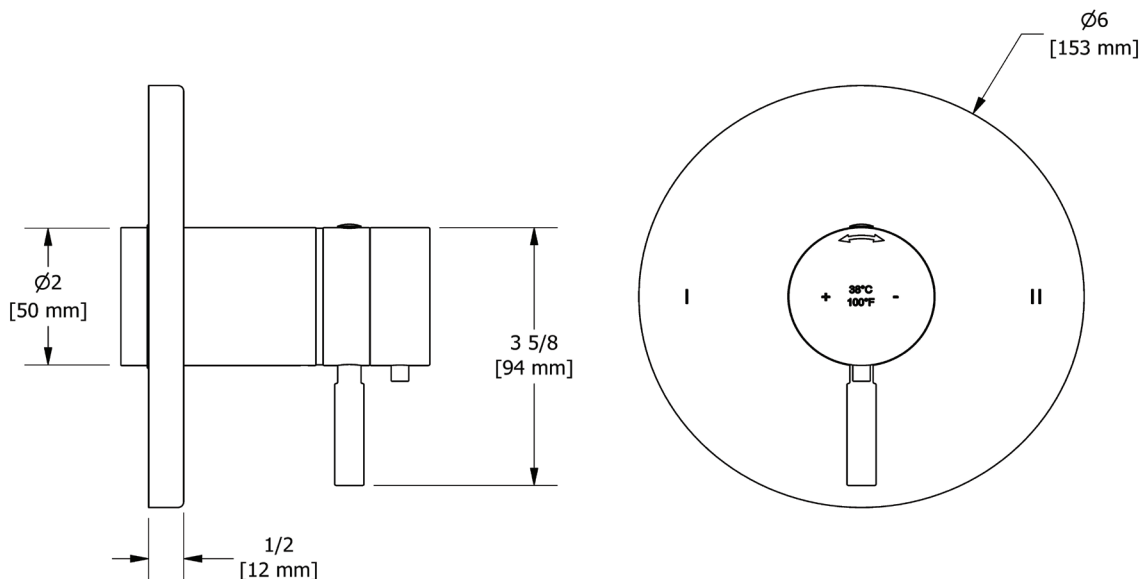

### Riu™

1/2" Therm & Pressure Balance Trim With 2 Functions

**MODEL:** TRUTM44

**For warranty or additional information, contact:**

U.S.A.  
[houseofrohl.com/support](http://houseofrohl.com/support)  
 1-800-777-9762