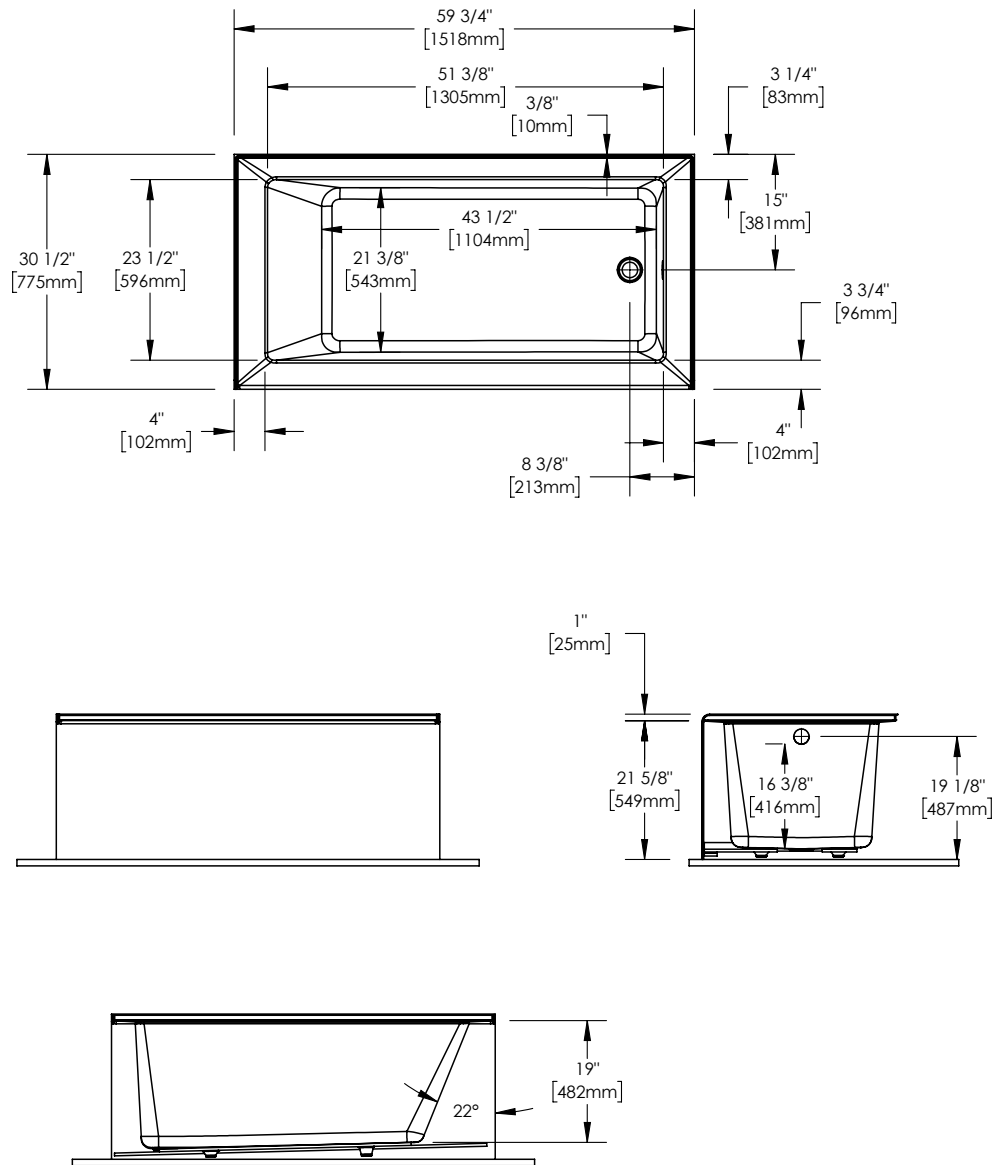

**Wood support design may vary.
All dimensions are approximate.
Structure measurements must be verified
against the unit to ensure proper fit.**