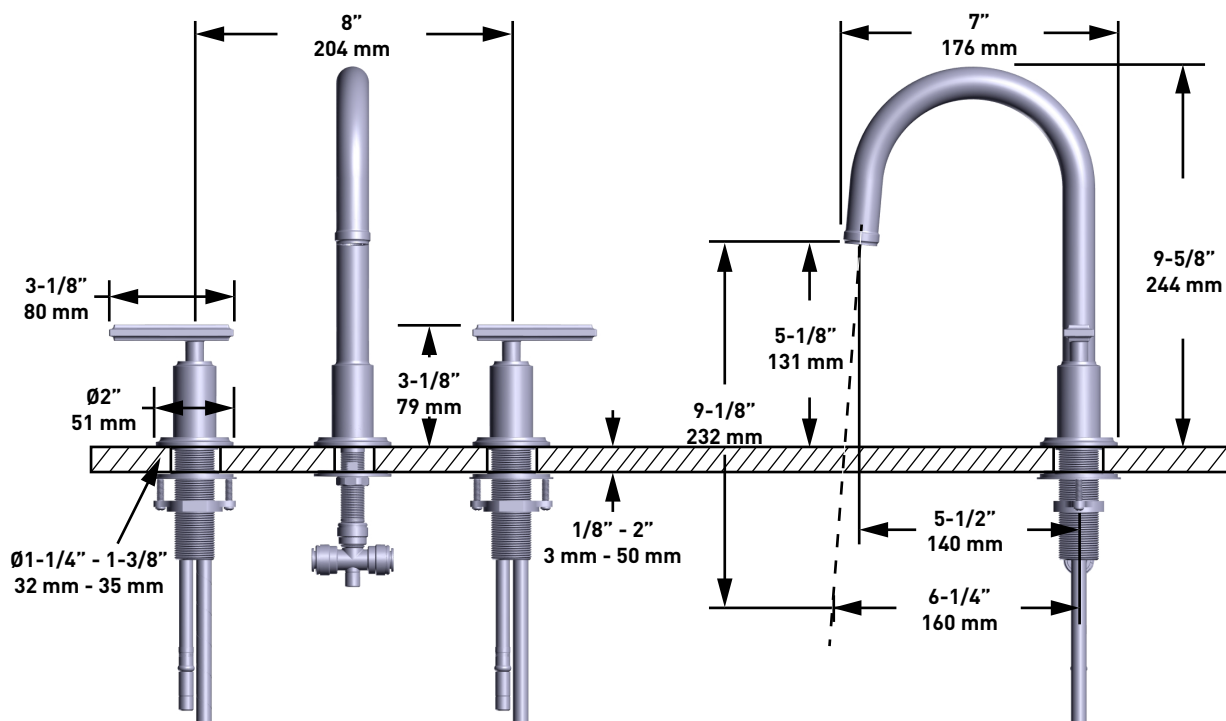

Para preguntas sobre la garantía o para obtener más información, favor de comunicarse con:

U.S.A.
houseofrohl.com/support
1-800-777-9762

QUEBEC / MARITIMES / WESTERN CANADA
QUÉBEC / MARITIMES / OUEST CANADIEN
QUEBEC / MARITIMOS / CANADA OCCIDENTAL
houseofrohl.ca/support
1-866-473-8442

ONTARIO
houseofrohl.ca/support
1-800-287-5354

Riobel

PERRIN & ROWE®
LONDON

victoria ⊕ albert®

ROHL

Schaub

EMTEK.