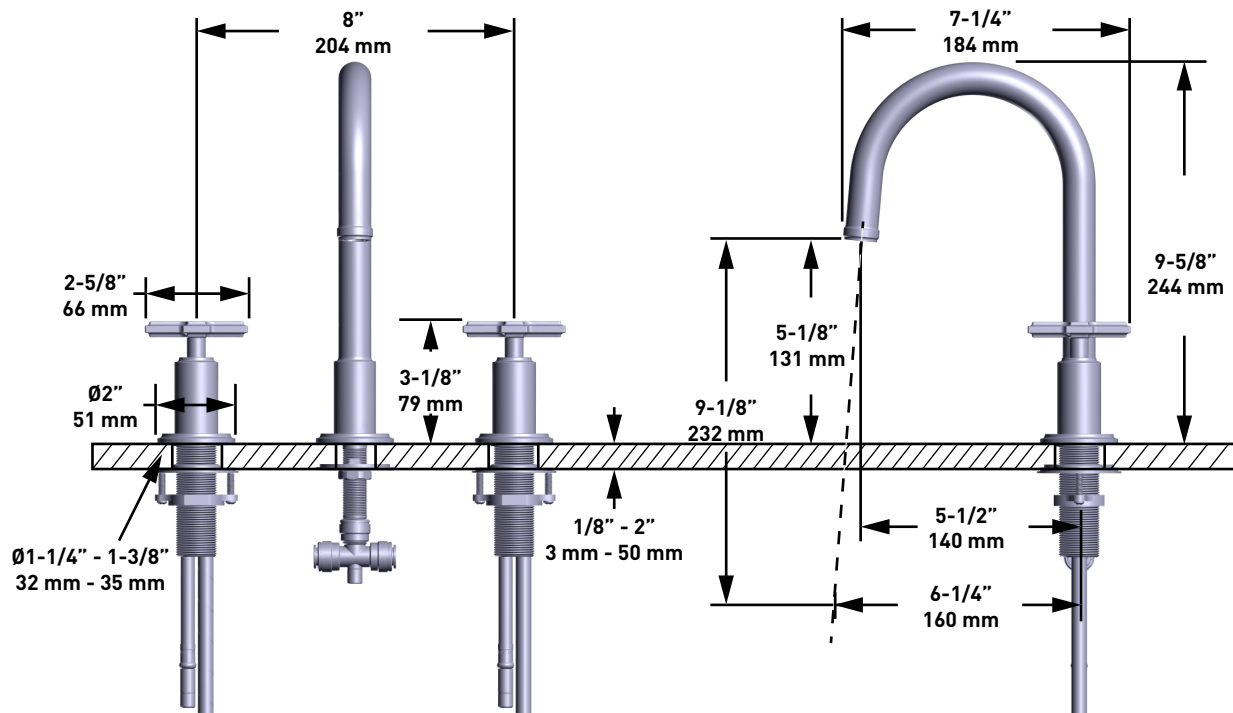

For warranty or additional information, contact:

U.S.A.
houseofrohl.com/support
1-800-777-9762

QUEBEC / MARITIMES / WESTERN CANADA
QUÉBEC / MARITIMES / OUEST CANADIEN
QUEBEC / MARITIMOS / CANADA OCCIDENTAL
houseofrohl.ca/support
1-866-473-8442

ONTARIO
houseofrohl.ca/support
1-800-287-5354