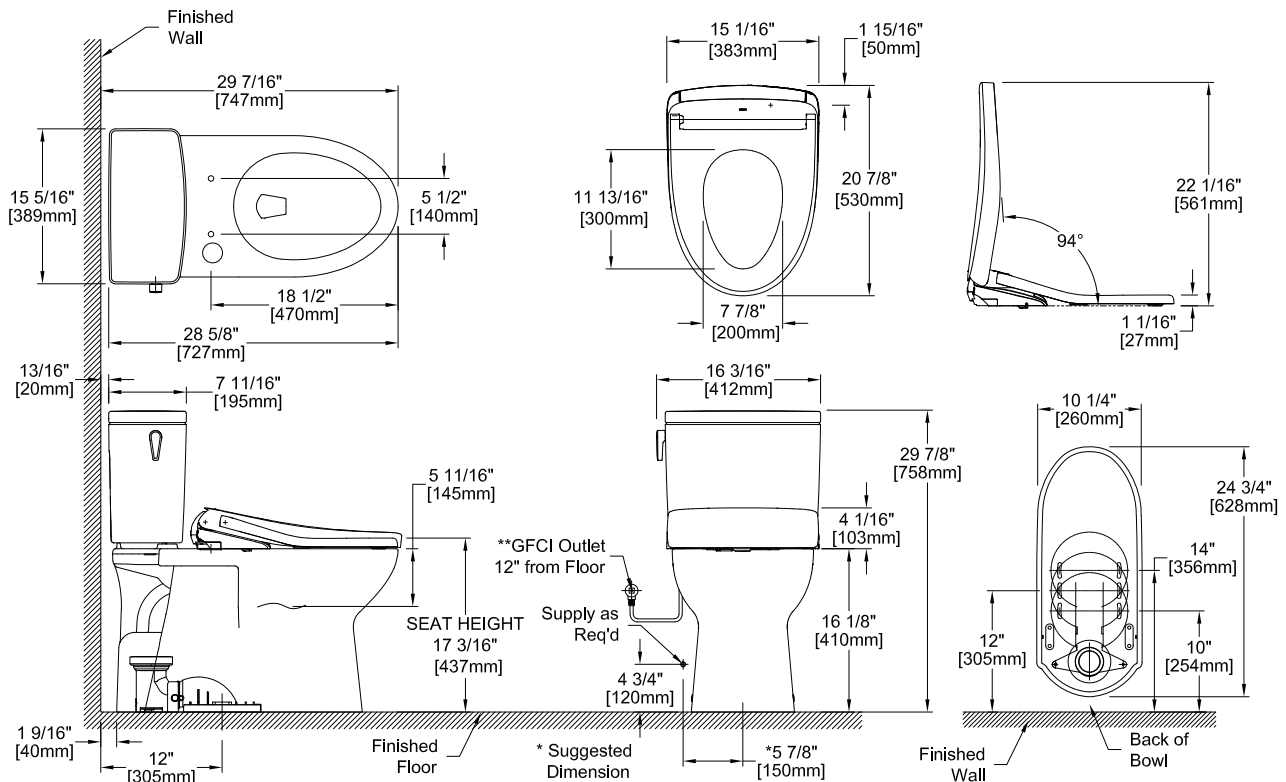

MW4724726CEFG(A)

Glaston™ WASHLET®+ S7 Two-Piece Toilet - 1.28 GPF

SPECIFICATIONS

Water Use	1.28 GPF (4.8 LPF)
Flush System	TORNADO FLUSH®
Min. Water Pressure	8 psi (Flowing)
Water Surface	9" x 6-1/4"
Trap Diameter	2-1/8"
Rough-in	12" (10" & 14" Optional)
Trap Seal	2-1/8"
Warranty	One Year Limited Warranty
Material	Vitreous China
Shipping Weight	CT472CUFG: 75 lbs ST472EA: 31 lbs SW4726AT40: 14.6 lbs
Shipping Dimensions	CT472CUFG 29-7/16" L x 15-1/16" W x 18-3/8" H ST472EA 18-3/4" L x 8-1/2" W x 16-1/4" H SW4726AT40 23-3/8" L x 17-5/8" W x 6-1/4" H

See SW4726AT40 Specification Sheet for details on included WASHLET.

INSTALLATION NOTES

Back-to-Back Toilet Installations:

TOTO recommends the use of a nationally listed, double sanitary tee-wye only, in vertical waste stacks, in accordance with the stipulations noted in the majority of nationally recognized plumbing codes.

To maintain adequate wall gap between the back of the tank and wall, mount the floor flange at a nominal 12" rough-in distance.

DIMENSIONS

TOTO

These dimensions and specifications are subject to change without notice