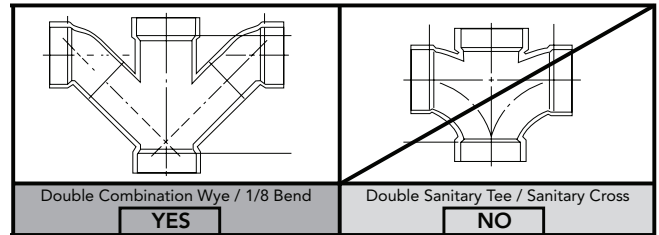

MW4724726CEFG(A)

Glaston™ WASHLET®+ S7 Two-Piece Toilet - 1.28 GPF

SPECIFICATIONS

Water Use	1.28 GPF (4.8 LPF)
Flush System	TORNADO FLUSH®
Min. Water Pressure	8 psi (Flowing)
Water Surface	9" x 6-1/4"
Trap Diameter	2-1/8"
Rough-in	12" (10" & 14" Optional)
Trap Seal	2-1/8"
Warranty	One Year Limited Warranty
Material	Vitreous China
Shipping Weight	CT472CUFG: 75 lbs ST472EA: 31 lbs SW4726AT40: 14.6 lbs
Shipping Dimensions	CT472CUFG 29-7/16" L x 15-1/16" W x 18-3/8" H ST472EA 18-3/4" L x 8-1/2" W x 16-1/4" H SW4726AT40 23-3/8" L x 17-5/8" W x 6-1/4" H

See SW4726AT40 Specification Sheet for details on included WASHLET.

INSTALLATION NOTES

Back-to-Back Toilet Installations:

TOTO recommends the use of a nationally listed, double sanitary tee-wye only, in vertical waste stacks, in accordance with the stipulations noted in the majority of nationally recognized plumbing codes.