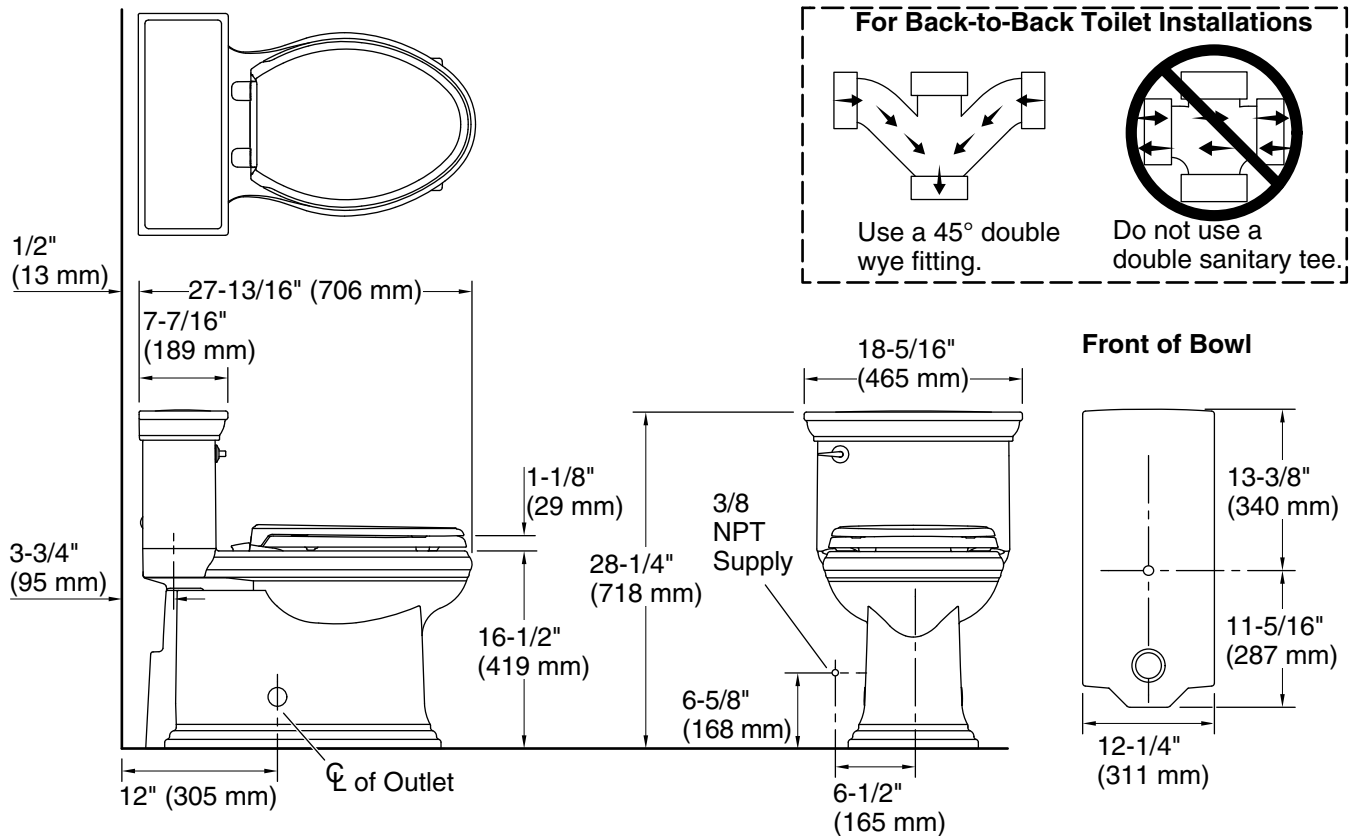

Installation

- Supply line sold separately
- Standard 12" (305 mm) rough-in
- 10" and 14" (254 mm and 356 mm) rough-in kits also available

Recommended Products/Accessories

- K-4108 PureWash® E750 Elongated bidet toilet seat with remote control
- K-5381 14" rough-in full skirt trap and attachment system
- K-5383 10" rough-in full skirt trap and attachment system
- K-9167-L Trip Lever
- 1023457 Wax Ring/Hardware Kit
- 1265114 Connector Hose

THE BOLD LOOK
OF **KOHLER**®

Technical Information

All product dimensions are nominal.

Toilet type:	Floor-mount
Waste Outlet:	Floor
Bowl shape:	Compact elongated
Flush type:	AquaPiston
Trap passageway:	2-1/8" (54 mm)
Water surface size:	9-5/8" x 7-3/8" (244 mm x 187 mm)
Rim to water surface:	5-3/8" (137 mm)
Rough-in:	12" (305 mm)
Seat-mounting holes:	5-1/2" (140 mm)

Notes

Install this product according to the installation instructions.

For back-to-back toilet installations: Use only a 45° double wye fitting.

Product dimensions are nominal and may vary per ASME A112.19.2 tolerances.