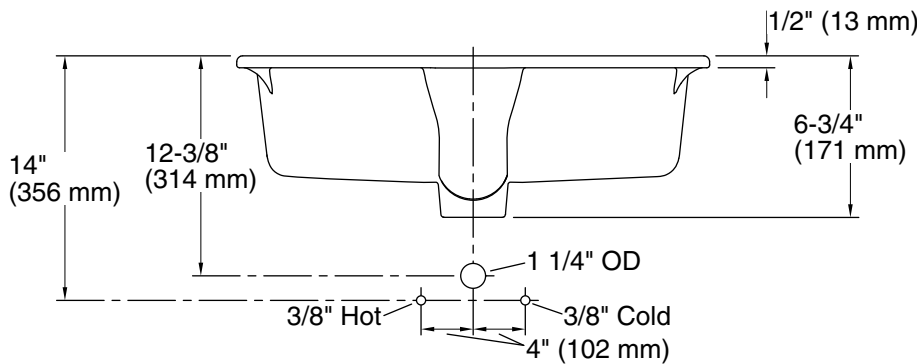

Features

- Geometric rectangular basin with vertical sides
- Overflow drain
- No faucet holes; requires wall- or counter-mount faucet

Material

- Vitreous china

Installation

- Undermount

Recommended Products/Accessories

Technical Information

All product dimensions are nominal.

- Basin configuration: Single Bowl
- Bowl area (Only): Length: 17-1/4" (438 mm)
Width: 13" (330 mm)
Water depth: 3-1/8" (79 mm)
- With overflow: Yes
- Drain hole: 1-3/4" (44 mm)
- Template: 1109226-7, required, not included