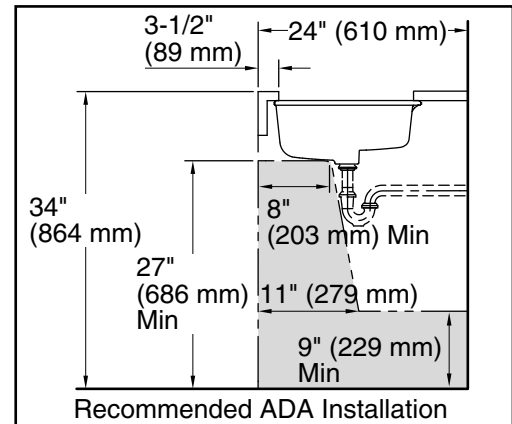

Features

- Geometric rectangular basin with vertical sides
- Overflow drain
- No faucet holes; requires wall- or counter-mount faucet

Material

- Vitreous china

Installation

- Undermount

Recommended Products/Accessories

K-8998 P-Trap
K-23726 Drain treatment
K-23725 Cast iron cleaner

Included Components

1193643 Basin clamps

ADA

Codes/Standards

ASME A112.19.2/CSA B45.1
ADA
ICC/ANSI A117.1

KOHLER® Vitreous China Bathroom Sink Lifetime Limited Warranty

Technical Information

All product dimensions are nominal.

- Basin configuration: Single Bowl
- Bowl area (Only): Length: 17-1/4" (438 mm)
Width: 13" (330 mm)
Water depth: 3-1/8" (79 mm)
- With overflow: Yes
- Drain hole: 1-3/4" (44 mm)
- Template: 1109226-7, required, not included