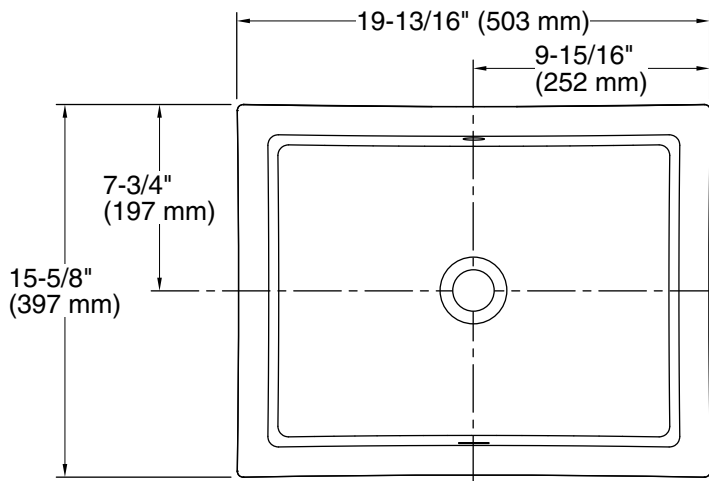

Features

- Geometric rectangular basin with vertical sides
- Overflow drain
- No faucet holes; requires wall- or counter-mount faucet

Material

- Vitreous china

Installation

- Undermount

Recommended Products/Accessories

Technical Information

All product dimensions are nominal.

- Basin configuration: Single Bowl
- Bowl area (Only): Length: 17-1/4" (438 mm)
Width: 13" (330 mm)
Water depth: 3-1/8" (79 mm)
- With overflow: Yes
- Drain hole: 1-3/4" (44 mm)
- Template: 1109226-7, required, not included