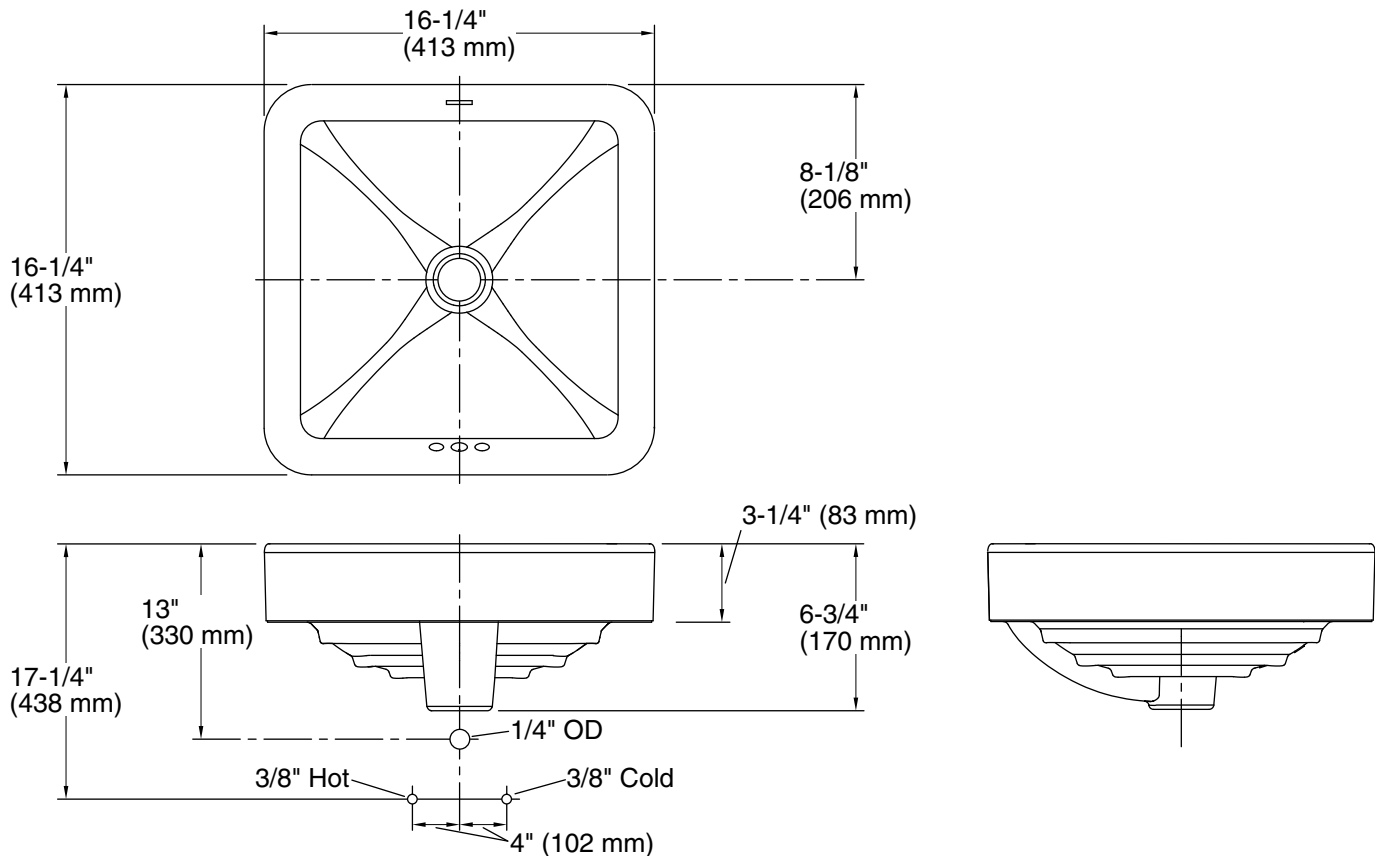

#### Technical Information

All product dimensions are nominal.

Basin configuration:	Single Bowl
Bowl area (Only):	Length: 15-3/4" (400 mm) Width: 15-3/4" (400 mm) Water depth: 3-3/4" (95 mm)
With overflow:	Yes
Drain hole:	1-3/4" (44 mm)
Template:	1144642-7, required, included