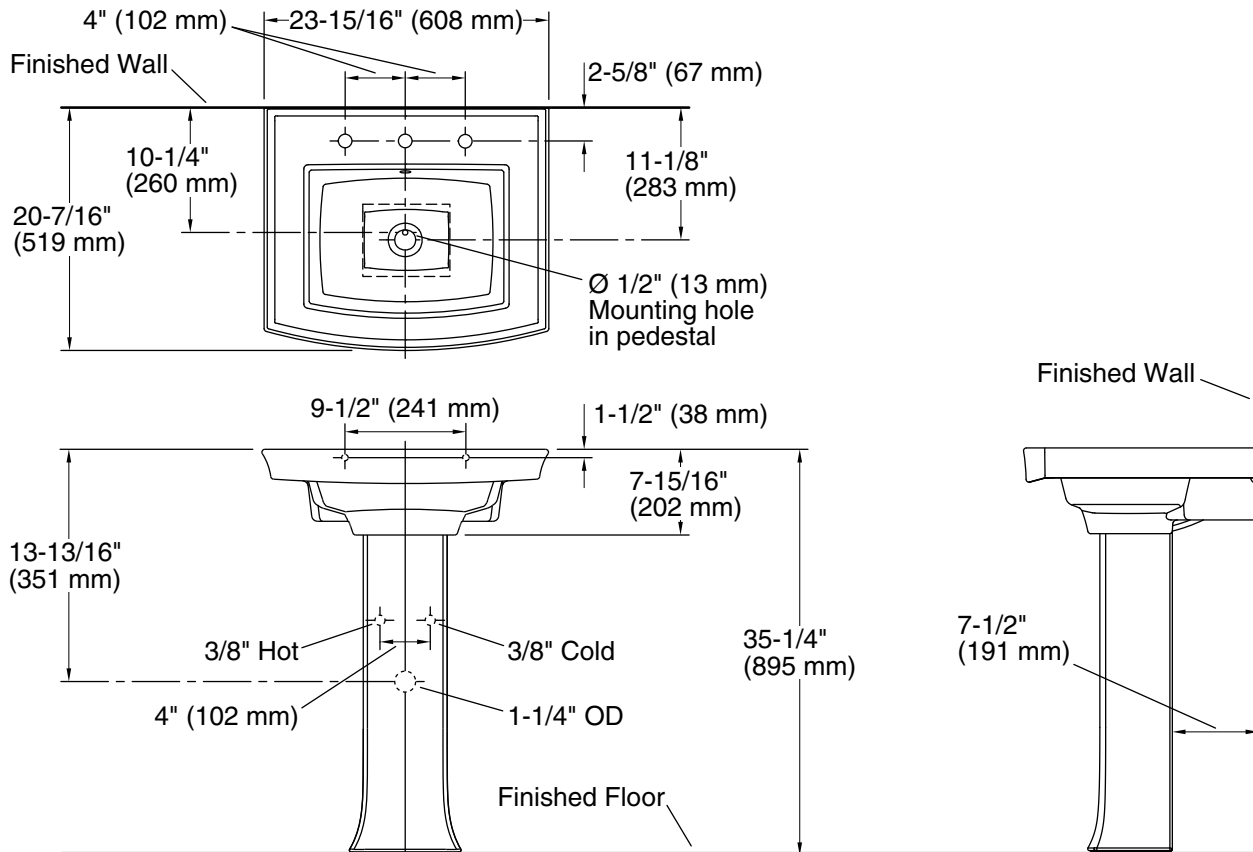

Features

- 8" (203 mm) widespread faucet holes
- Classic rectangular basin
- Overflow drain
- Combination consists of the K-2358-8 basin and the K-2357 pedestal
- Coordinates with other products in the Archer collection

Product consists of:

- K-2358-8 24" rectangular pedestal bathroom sink (Qty 2)

Additional Components:

- K-2357 Bathroom Sink Pedestal
- K-2358-8 24" rectangular pedestal bathroom sink

Codes/Standards

ASME A112.19.2/CSA B45.1

Technical Information

All product dimensions are nominal.

Basin configuration:	Single Bowl
Center(s):	8" (203 mm)
Bowl area (Only):	Length: 16-1/4" (413 mm) Width: 11-15/16" (303 mm) Water depth: 4" (102 mm)
With overflow:	Yes
Number of deck holes:	3
Faucet hole(s):	1-3/8" (35 mm)
Drain hole:	1-3/4" (44 mm)

Notes

Install this product according to the installation instructions.

Product dimensions are nominal and may vary per ASME A112.19.2 tolerances.