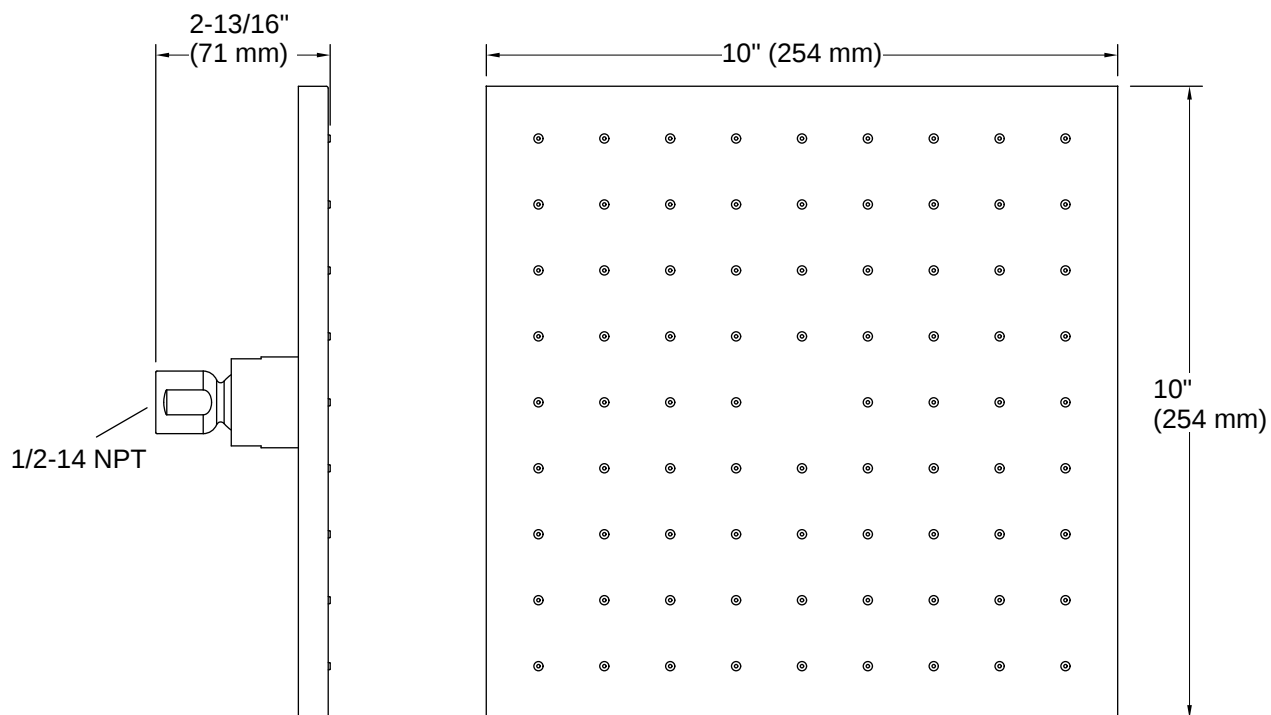

Installation

- 1/2" -14 NPT connection

Installation Notes

Install this product according to the installation instructions.

For use with automatic compensating valves rated at 1.4 gal/min (5.3 l/min) or less.