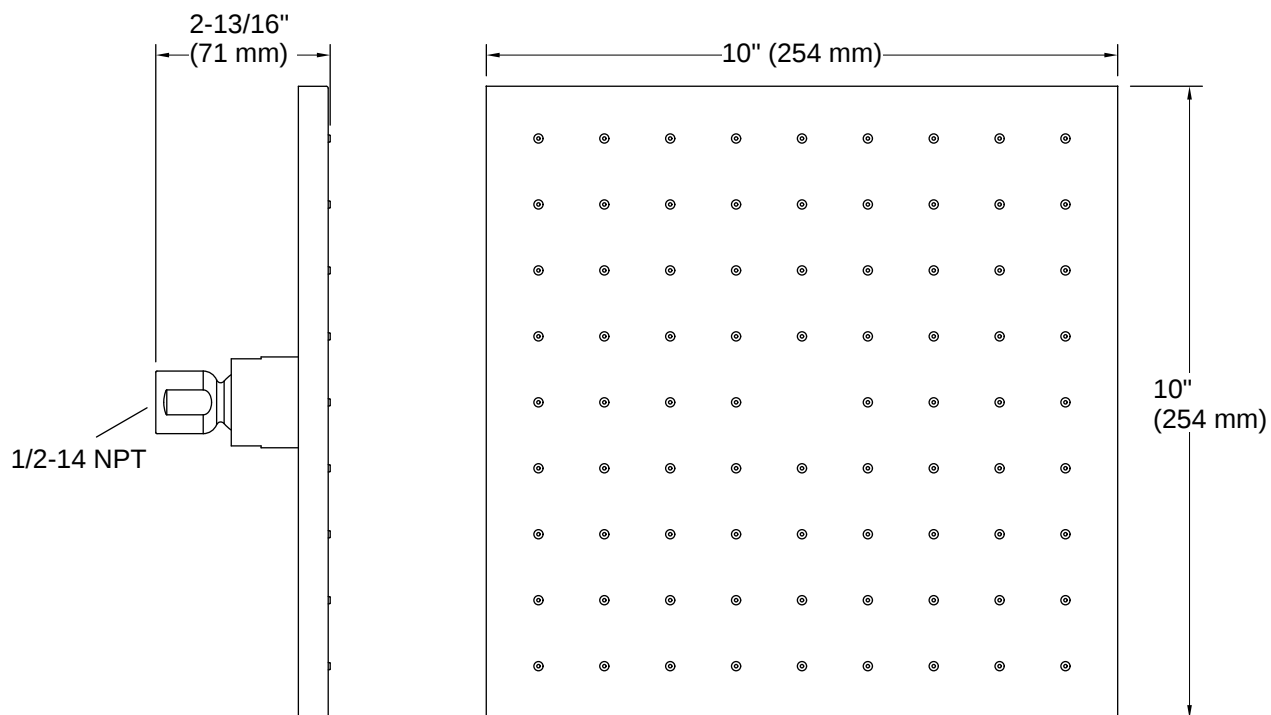

Installation

- 1/2" -14 NPT connection

Installation Notes

Install this product according to the installation instructions.