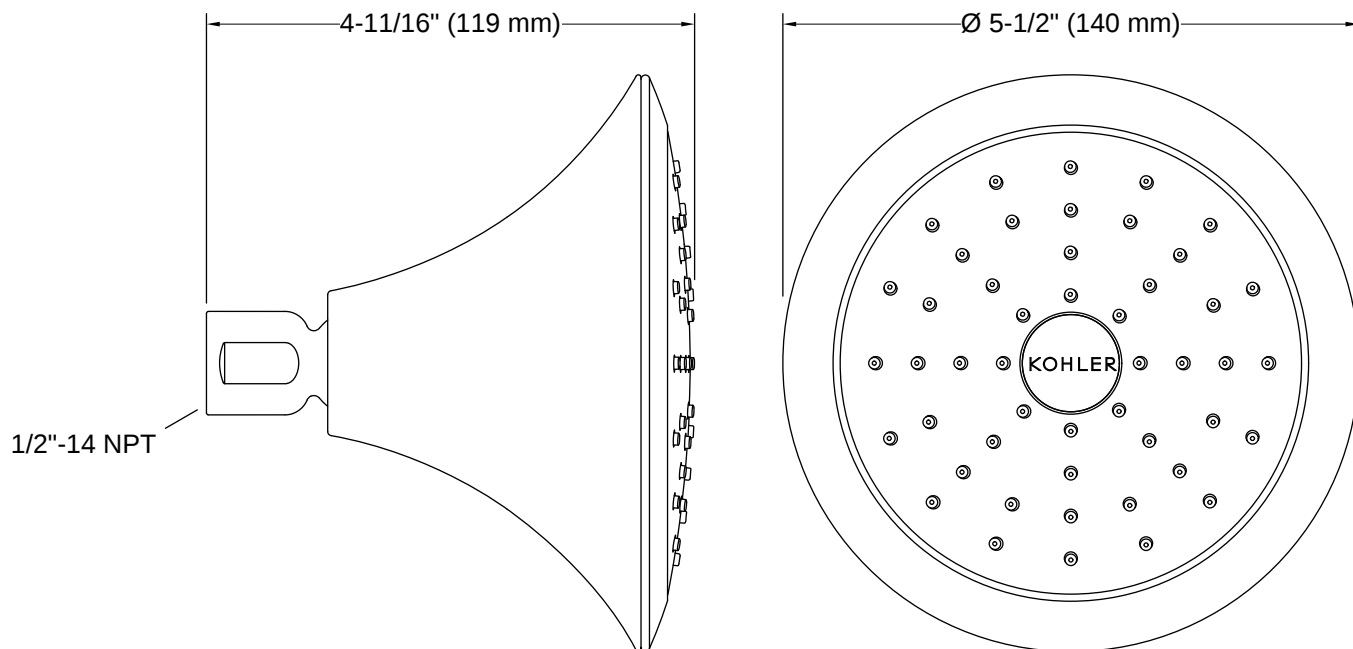

## Installation

- 1/2" -14 NPT connection
- Shower arm and flange sold separately