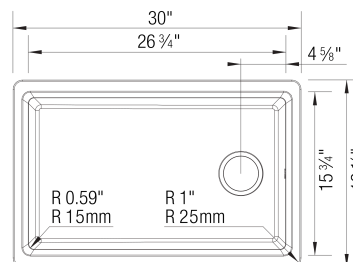

INTEOS 30 SILGRANIT