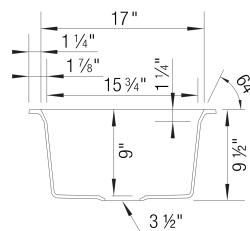

- Min cabinet size: 33 in (838 mm)
- Rim thickness: 7/16 in (11 mm)

Specifications:

Includes bridge cutting board, accessories holder and large colander

Installation on a wooden frame, no clips required.
IMPORTANT: Specific cutout dimensions are required for proper accessories usage. Please refer to the installation instructions. Reversible sink.