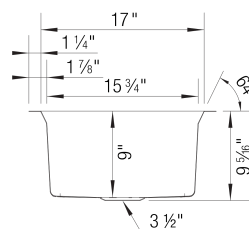

INTEOS 30

Stainless steel satin polish

Warranty

Limited lifetime warranty on all sinks and faucets. One-year warranty on all accessories and soap dispensers.

Code/Standards Compliance

BLANCO sinks and faucets are third-party tested and certified to CSA, cUPC, ANSI/ASME, IAPMO and NSF standards and listed by applicable certification bodies. For more information on individual product listings, contact our office or listing organization.

Need support? Learn more by watching our sink & faucet How-to videos:

<https://www.blanco.com/ca-en/support/how-to-videos/how-to-videos-for-sinks/>

BLANCO Canada Inc
100 Corporation Drive
Brampton ON L6S 6B5

Tel & Fax

Tel: 905-494-2400 Toll free: 1-877-425-2626

Fax: 905-494-2425 Toll free: 1-877-825-2626

While BLANCO strives to provide accurate information, all images and dimensions in this document are intended for reference only and are subject to change at any time without notice. This document is not intended for use as an installation guide. For technical installation details, refer to installation instructions provided with the product. BLANCO assumes no responsibility for the use of superseded or voided specifications.