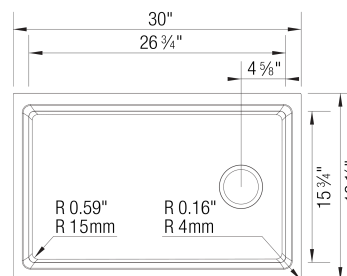

INTEOS 30

Stainless steel satin polish

Warranty

Limited lifetime warranty on all sinks and faucets. One-year warranty on all accessories and soap dispensers.

Code/Standards Compliance

BLANCO sinks and faucets are third-party tested and certified to CSA, cUPC, ANSI/ASME, IAPMO and NSF standards and listed by applicable certification bodies. For more information on individual product listings, contact our office or listing organization.

Need support? Learn more by watching our sink & faucet How-to videos:

<https://www.blanco.com/ca-en/support/how-to-videos/how-to-videos-for-sinks/>

BLANCO Canada Inc
100 Corporation Drive
Brampton ON L6S 6B5

Tel & Fax

Tel: 905-494-2400 Toll free: 1-877-425-2626

Fax: 905-494-2425 Toll free: 1-877-825-2626

While BLANCO strives to provide accurate information, all images and dimensions in this document are intended for reference only and are subject to change at any time without notice. This document is not intended for use as an installation guide. For technical installation details, refer to installation instructions provided with the product. BLANCO assumes no responsibility for the use of superseded or voided specifications.