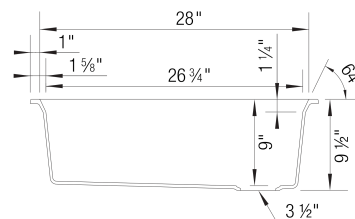

- Min cabinet size: 33 in (838 mm)
- Rim thickness: 7/16 in (11 mm)

Specifications:

Includes bridge cutting board, accessories holder and large colander

Installation on a wooden frame, no clips required.
IMPORTANT: Specific cutout dimensions are required for proper accessories usage. Please refer to the installation instructions. Reversible sink.