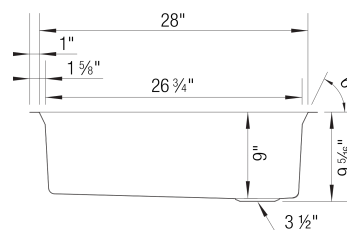

INTEOS 30

Stainless steel satin polish

Warranty

Limited lifetime warranty on all sinks and faucets. One-year warranty on all accessories and soap dispensers.

Code/Standards Compliance

BLANCO sinks and faucets are third-party tested and certified to CSA, cUPC, ANSI/ASME, IAPMO and NSF standards and listed by applicable certification bodies. For more information on individual product listings, contact our office or listing organization.

Need support? Learn more by watching our sink & faucet How-to videos:

<https://www.blanco.com/ca-en/support/how-to-videos/how-to-videos-for-sinks/>

BLANCO Canada Inc
100 Corporation Drive
Brampton ON L6S 6B5

Tel & Fax

Tel: 905-494-2400 Toll free: 1-877-425-2626

Fax: 905-494-2425 Toll free: 1-877-825-2626

While BLANCO strives to provide accurate information, all images and dimensions in this document are intended for reference only and are subject to change at any time without notice. This document is not intended for use as an installation guide. For technical installation details, refer to installation instructions provided with the product. BLANCO assumes no responsibility for the use of superseded or voided specifications.