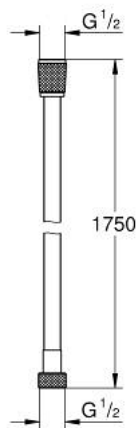

28 388 001 SILVERFLEX SHOWER HOSE

PRODUCT DESCRIPTION

- Colour: chrome
- 1750 mm
- smooth surface for easy cleaning
- rotation cone for TwistStop-function
- pressure resistance up to 5 bar
- tensile strength 500 N
- heat resistance 70°C
- AntiFold bendproof
- Universal connection G 1/2" x 1/2"
- GROHE ProGrip with knurl structure
- GROHE LongLife finish