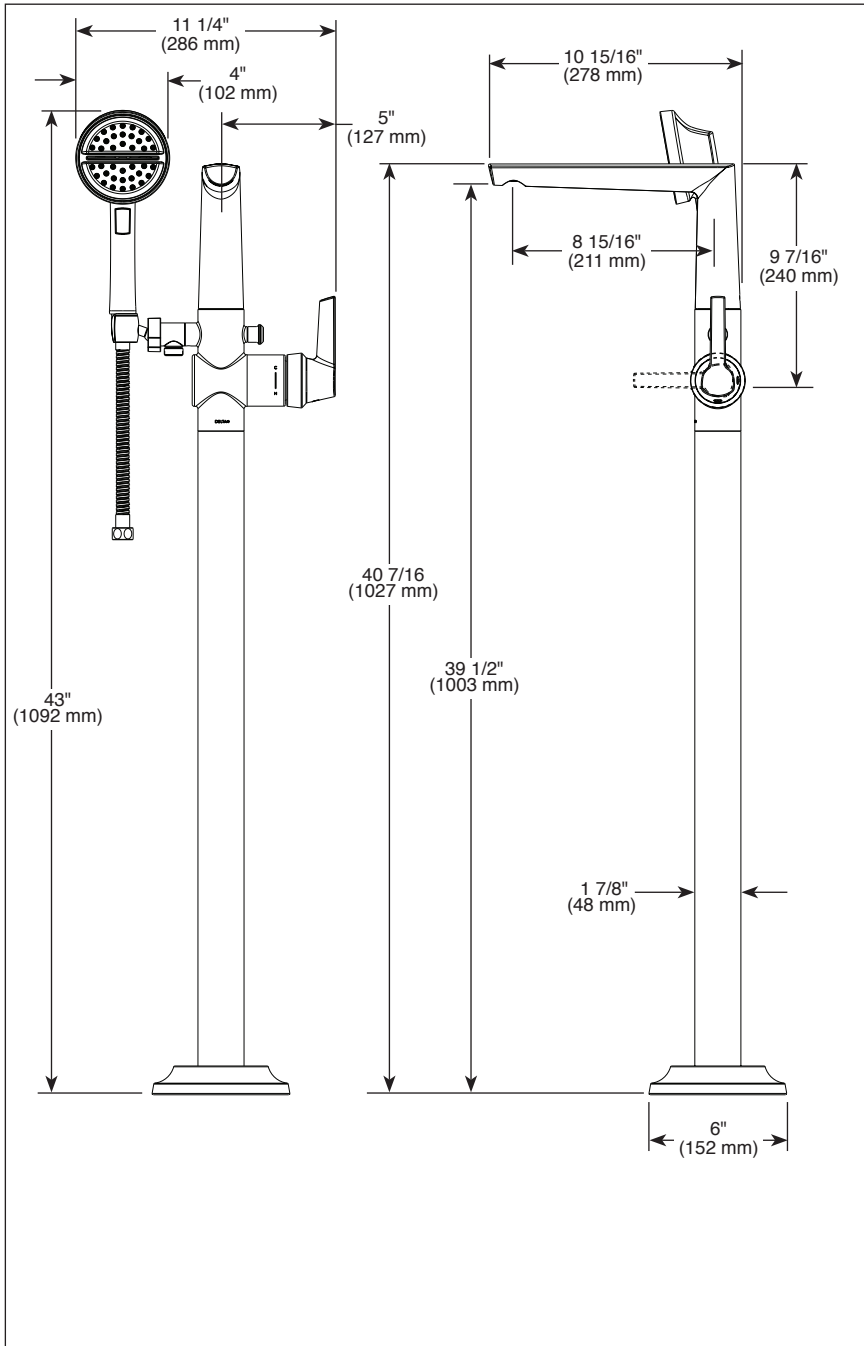

▲ Designate Proper Finish Suffix

see what Delta can do™

FLOOR MOUNT TUB FILLER

■ Galeon™ Bath Collection

FEATURES:

- H₂Okinetic® Technology
- Multichoice® high flow non pressure balance cartridge
- Lumicoat™ Finish (-PR models only)
- Lumicoat™ Finishes easily wipe clean without cleaners and chemicals on the products most commonly touched areas

STANDARD SPECIFICATIONS:

- Hand shower max flow rate 1.75 gpm @ 80 psi, 6.6 L/min @ 550 kPa
- Spout flow up to 10 gpm @ 60 psi, 37.8 L/min @ 410 kPa
- Hot and cold indicators
- 60"-82" (1524 mm - 2083 mm) stretchable hose with metal fittings
- Auto resetting diverter
- Pivot hand shower holder
- Rough-In R4700-FL or R4700-FLWS, required for installation
- Dual integral check valves on hand shower

WARRANTY

- Parts and Finish - Lifetime limited warranty; or for commercial purchasers, 10 years for multi-family residential (apartments and condominiums) and 5 years for all other commercial uses, in each case from the date of purchase.
- Electronic Parts and Batteries (if applicable) - 5 years from the date of purchase; or for commercial purchasers, 1 year from the date of purchase. No warranty is provided on batteries.

⚠ WARNING: Risk of personal injury. Do not use the tub filler as a grab bar or support bar. Install this product according to the installation guide.

COMPLIES WITH:

- ASME A112.18.1 / CSA B125.1
- Indicates compliance to ICC/ANSI A117.1 - Valve control only
- EPA WaterSense®

Delta reserves the right (1) to make changes in specifications and materials, and (2) to change or discontinue models, both without notice or obligation. Dimensions are for reference only. See current full-line price book or www.deltafaucet.com for finish options and product availability.

DSP-B-T4771-FL Rev. B

Delta Faucet Company

55 E. 111th Street, Indianapolis, IN 46280
350 South Edgeware Road, St. Thomas, ON N5P 4L1
© 2021 Delta Faucet Company