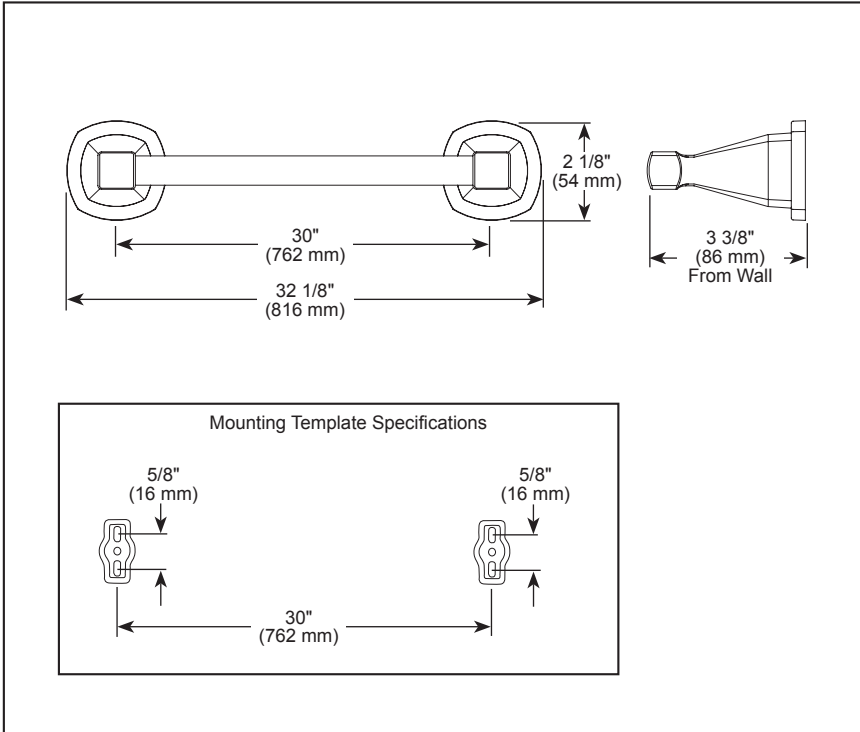

▲ Designate Proper Finish Suffix