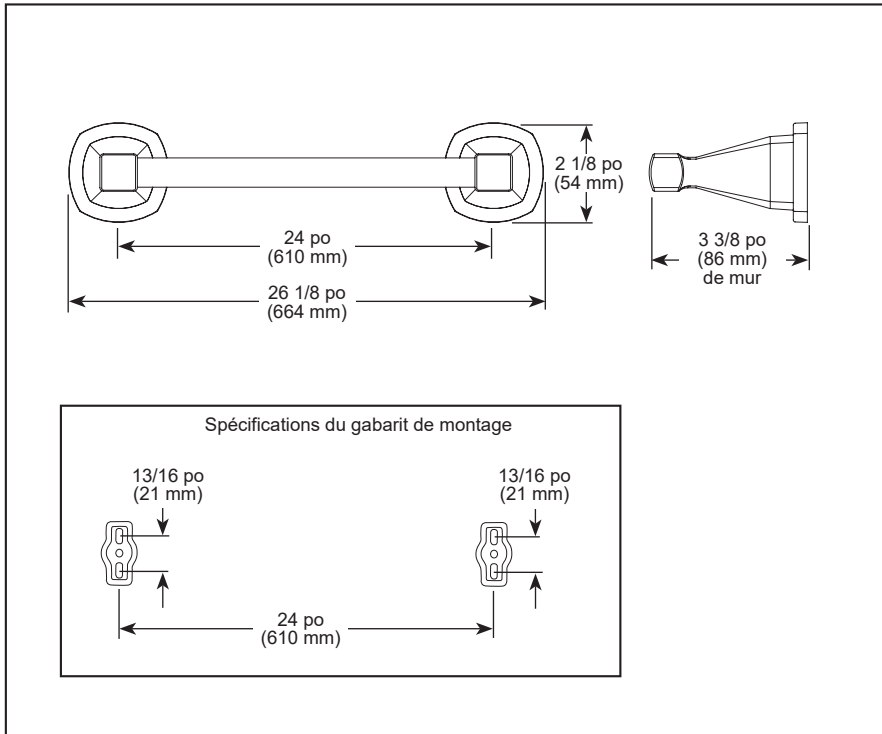

▲ Désigne le suffixe approprié de la finition

SPÉCIFICATIONS STANDARDS :

- Il est préférable de placer de blocage en bois derrière toutes les surfaces murales. Si le blocage en bois n'est pas disponible, les fixations suivantes sont suggérées : Carrelage/maçonnerie - Ancrages de plastique ou de plomb, Plâtre/cloison sèche - Boulons à bascule.
- Matériel de montage inclus avec le produit

GARANTIE

- Pièces et finition – Garantie à vie limitée; ou pour les clients commerciaux, 10 ans pour les résidences multifamiliales (appartements et condominiums) et 5 ans pour tout autre usage commercial, dans tous les cas à compter de la date de réception du produit par l'acheteur initial ou son représentant autorisé (installateur, etc.)
- Veuillez consulter le site fr.deltafaucet.ca pour tous les détails de notre garantie limitée.