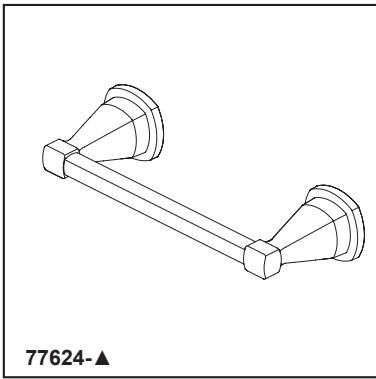

see what Delta can do™

ACCESSORIES

- Stryke® Bath Collection
- 24" Towel Bar

STANDARD SPECIFICATIONS:

- Wood blocking is preferable behind all wall surfaces. If wood blocking is not available, the following fasteners are suggested: Tile/Masonry-Plastic or lead Anchors Plaster/drywall-Toggle bolts.
- Mounting hardware included with product

WARRANTY

- Parts and Finish – Lifetime limited warranty; or for commercial purchasers, 10 years for multi-family residential (apartments and condominiums) and 5 years for all other commercial uses, in each case from the date the product is received by the original purchaser or their authorized representative (installation contractor, etc.)
- Please go to www.deltafaucet.com for the complete details of our limited warranty.

▲ Designate Proper Finish Suffix

Delta Faucet Company reserves the right (1) to make changes in specifications and materials, and (2) to change or discontinue models, both without notice or obligation. Dimensions are for reference only. See current full-line price book or www.deltafaucet.com for finish options and product availability.

Delta Faucet Company
55 E. 111th Street, Carmel, IN 46280
350 South Edgeware Road, St. Thomas, ON N5P 4L1
© 2025 Delta Faucet Company