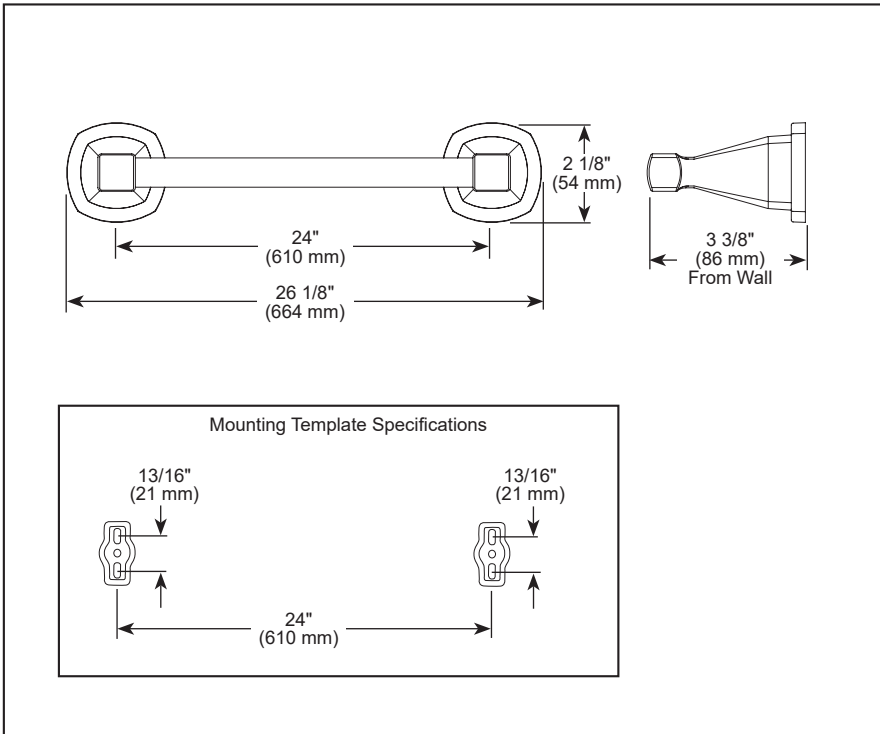

see what Delta can do™

ACCESSORIES

- Stryke® Bath Collection
- 24" Towel Bar

STANDARD SPECIFICATIONS:

- Wood blocking is preferable behind all wall surfaces. If wood blocking is not available, the following fasteners are suggested: Tile/Masonry-Plastic or lead Anchors Plaster/drywall-Toggle bolts.
- Mounting hardware included with product

WARRANTY

- Parts and Finish – Lifetime limited warranty; or for commercial purchasers, 10 years for multi-family residential (apartments and condominiums) and 5 years for all other commercial uses, in each case from the date the product is received by the original purchaser or their authorized representative (installation contractor, etc.)
- Please go to www.deltafaucet.com for the complete details of our limited warranty.

▲ Designate Proper Finish Suffix

Delta Faucet Company reserves the right (1) to make changes in specifications and materials, and (2) to change or discontinue models, both without notice or obligation. Dimensions are for reference only. See current full-line price book or www.deltafaucet.com for finish options and product availability.

Delta Faucet Company
55 E. 111th Street, Carmel, IN 46280
350 South Edgeware Road, St. Thomas, ON N5P 4L1
© 2025 Delta Faucet Company