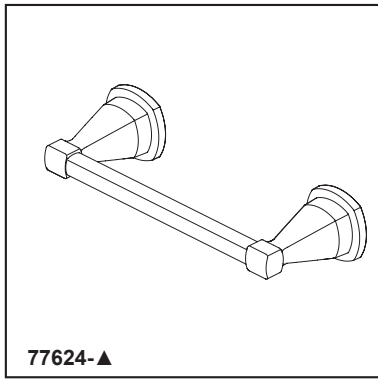

see what Delta can do™

ACCESSORIES

- Stryke® Bath Collection
- 24" Towel Bar

STANDARD SPECIFICATIONS:

- Wood blocking is preferable behind all wall surfaces. If wood blocking is not available, the following fasteners are suggested: Tile/Masonry-Plastic or lead Anchors Plaster/drywall-Toggle bolts.
- Mounting hardware included with product

Delta Faucet Company
55 E. 111th Street, Carmel, IN 46280
350 South Edgeware Road, St. Thomas, ON N5P 4L1
© 2025 Delta Faucet Company

voyez ce que Delta peut faire™

ACCESSOIRES

- Collection pour salle de bain Stryke^{MD}
- Porte-serviettes de 24 po (610 mm)