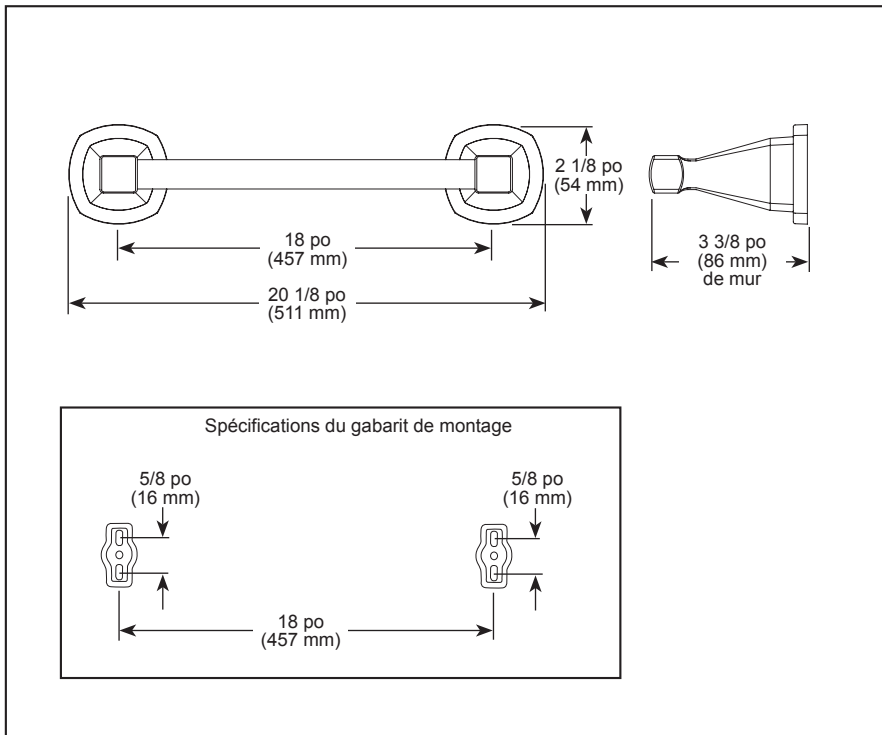

### STANDARD SPECIFICATIONS:

- Wood blocking is preferable behind all wall surfaces. If wood blocking is not available, the following fasteners are suggested: Tile/Masonry-Plastic or lead Anchors Plaster/drywall-Toggle bolts.
- Mounting hardware and mounting template included with product.

## ACCESSOIRES

- Collection pour salle de bain Stryke<sup>MD</sup>
- Porte-serviettes 18 po (457 mm)

77618-▲

▲ Désigne le suffixe approprié de la finition