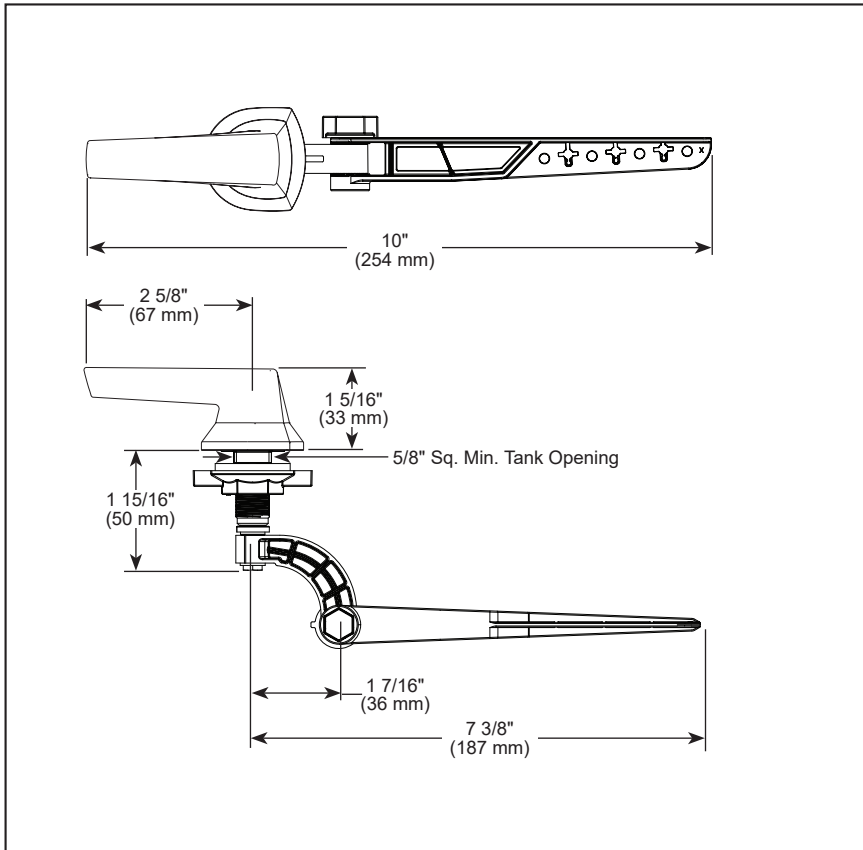

▲ Designate Proper Finish Suffix

Delta Faucet Company reserves the right (1) to make changes in specifications and materials, and (2) to change or discontinue models, both without notice or obligation. Dimensions are for reference only. See current full-line price book or www.deltafaucet.com for finish options and product availability.

DSP-A-77260 Rev. C

Delta Faucet Company
55 E. 111th Street, Carmel, IN 46280
350 South Edgeware Road, St. Thomas, ON N5P 4L1
© 2025 Delta Faucet Company