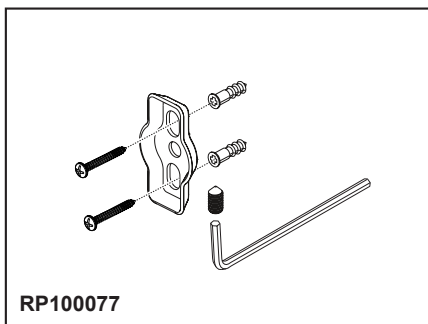

Delta Faucet Company reserves the right (1) to make changes in specifications and materials, and (2) to change or discontinue models, both without notice or obligation. Dimensions are for reference only. See current full-line price book or www.deltafaucet.com for finish options and product availability.