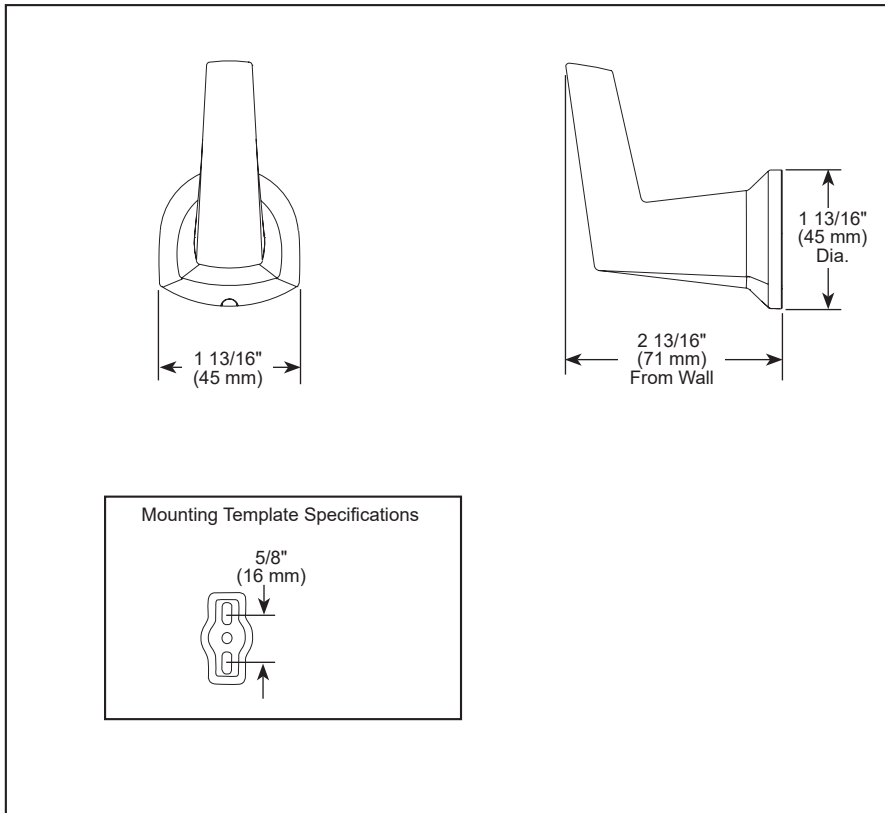

see what Delta can do™

ACCESSORIES

- Galeon® Bath Collection
- Robe Hook

STANDARD SPECIFICATIONS:

- Wood blocking is preferable behind all wall surfaces. If wood blocking is not available, the following fasteners are suggested: Tile/Masonry-Plastic or lead Anchors Plaster/drywall-Toggle bolts.
- Mounting hardware included with product.

WARRANTY

- Parts and Finish – Lifetime limited warranty; or for commercial purchasers, 10 years for multi-family residential (apartments and condominiums) and 5 years for all other commercial uses, in each case from the date the product is received by the original purchaser or their authorized representative (installation contractor, etc.)
- Please go to www.deltafaucet.com for the complete details of our limited warranty.

▲ Designate Proper Finish Suffix