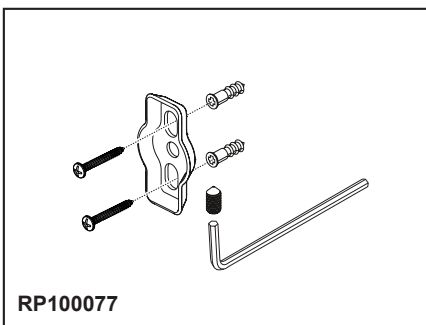

RP100077

Delta Faucet Company reserves the right (1) to make changes in specifications and materials, and (2) to change or discontinue models, both without notice or obligation. Dimensions are for reference only. See current full-line price book or www.deltafaucet.com for finish options and product availability.

Delta Faucet Company
55 E. 111th Street, Carmel, IN 46280
350 South Edgeware Road, St. Thomas, ON N5P 4L1
© 2025 Delta Faucet Company