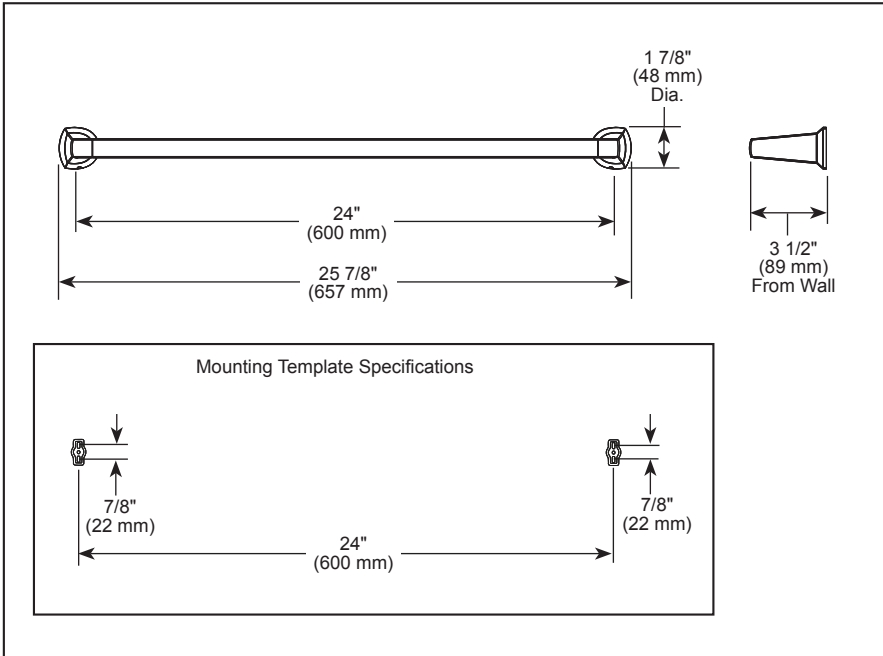

see what Delta can do™

ACCESSORIES

- Galeon® Bath Collection
- 24" Towel Bar

77224-▲

STANDARD SPECIFICATIONS:

- Wood blocking is preferable behind all wall surfaces. If wood blocking is not available, the following fasteners are suggested: Tile/Masonry-Plastic or lead Anchors Plaster/drywall-Toggle bolts.
- Mounting hardware and mounting template included with product.