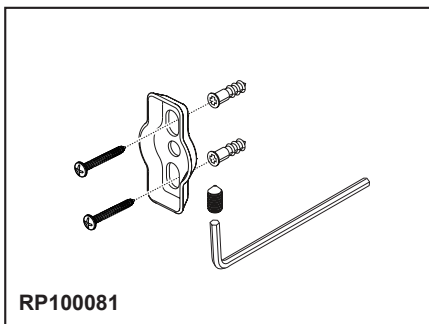

Delta Faucet Company reserves the right (1) to make changes in specifications and materials, and (2) to change or discontinue models, both without notice or obligation. Dimensions are for reference only. See current full-line price book or www.deltafaucet.com for finish options and product availability.

Delta Faucet Company
55 E. 111th Street, Carmel, IN 46280
350 South Edgeware Road, St. Thomas, ON N5P 4L1
© 2025 Delta Faucet Company