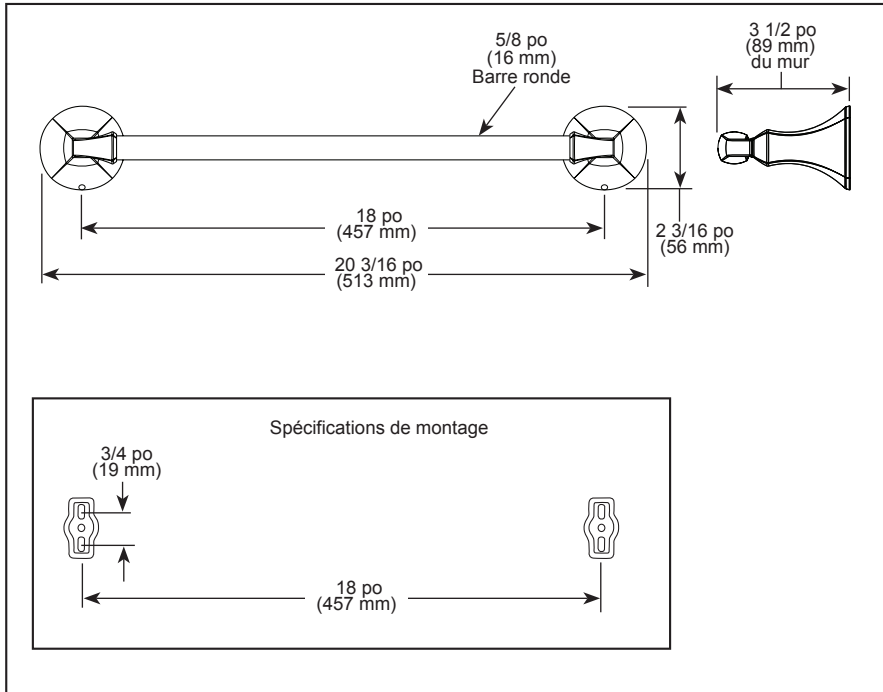

see what Delta can do™

ACCESSORIES

- Ashlyn® Bath Collection
- 18" Towel Bar

STANDARD SPECIFICATIONS:

- Wood blocking is preferable behind all wall surfaces. If wood blocking is not available, the following fasteners are suggested: Tile/Masonry-Plastic or lead Anchors Plaster/drywall-Toggle bolts.
- Mounting hardware and mounting template included with product.

Delta Faucet Company
 55 E. 111th Street, Carmel, IN 46280
 350 South Edgeware Road, St. Thomas, ON N5P 4L1
 © 2025 Delta Faucet Company

voyez ce que Delta peut faire®

ACCESSOIRES

- Collection Ashlyn^{MD} pour salle de bain
- Porte-serviettes de 18 po (457 mm)