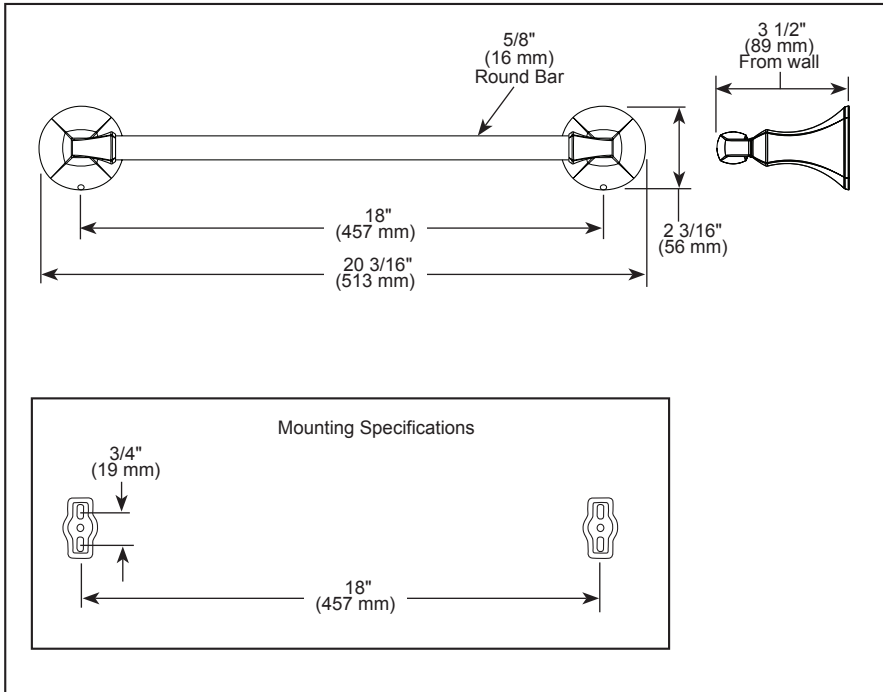

see what Delta can do™

ACCESSORIES

- Ashlyn® Bath Collection
- 18" Towel Bar

STANDARD SPECIFICATIONS:

- Wood blocking is preferable behind all wall surfaces. If wood blocking is not available, the following fasteners are suggested: Tile/Masonry-Plastic or lead Anchors Plaster/drywall-Toggle bolts.
- Mounting hardware and mounting template included with product.

WARRANTY

- Parts and Finish – Lifetime limited warranty; or for commercial purchasers, 10 years for multi-family residential (apartments and condominiums) and 5 years for all other commercial uses, in each case from the date the product is received by the original purchaser or their authorized representative (installation contractor, etc.)
- Please go to www.deltafaucet.com for the complete details of our limited warranty.

▲ Designate Proper Finish Suffix