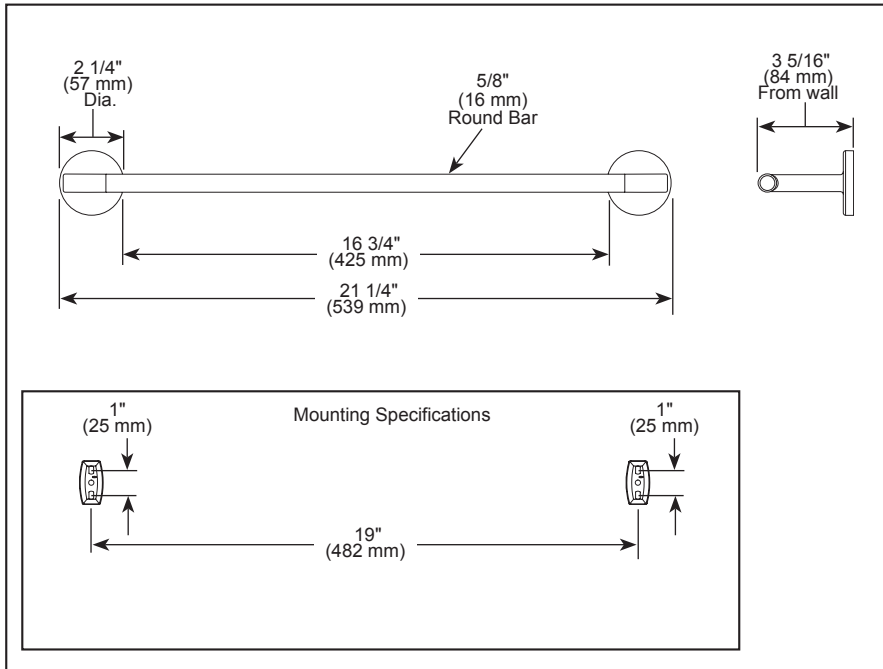

see what Delta can do™

ACCESSORIES

- Trinsic® Bath Collection
- 18" Towel Bar

STANDARD SPECIFICATIONS:

- Wood blocking is preferable behind all wall surfaces. If wood blocking is not available, the following fasteners are suggested: Tile/Masonry-Plastic or lead Anchors Plaster/drywall-Toggle bolts.
- Mounting hardware and mounting template included with product.

WARRANTY

- Parts and Finish – Lifetime limited warranty; or for commercial purchasers, 10 years for multi-family residential (apartments and condominiums) and 5 years for all other commercial uses, in each case from the date the product is received by the original purchaser or their authorized representative (installation contractor, etc.).
- Please go to www.deltafaucet.com for the complete details of our limited warranty.