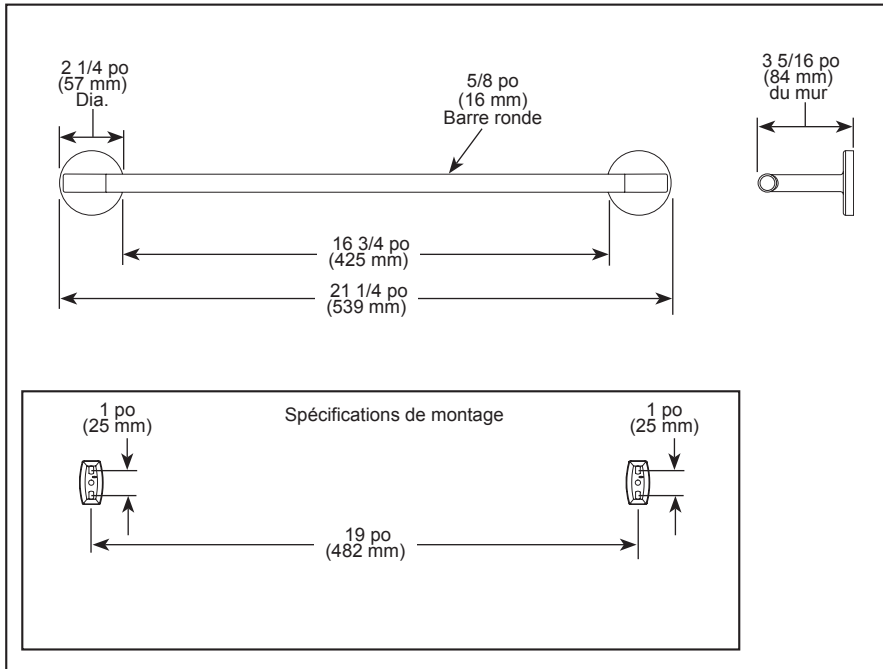

voyez ce que Delta peut faire®

ACCESSOIRES

- Collection pour salle de bain Trinsic^{MD}
- Porte-serviettes de 18 po (457 mm)

SPÉCIFICATIONS STANDARDS :

- Il est préférable de placer de blocage en bois derrière toutes les surfaces murales. Si le blocage en bois n'est pas disponible, les fixations suivantes sont suggérées : Carrelage/maçonnerie - Ancrages de plastique ou de plomb, Plâtre/cloison sèche - Boulons à bascule.
- Quincaillerie et gabarit d'installation inclus avec le produit.

GARANTIE

- Pièces et finition – Garantie à vie limitée; ou pour les clients commerciaux, 10 ans pour les résidences multifamiliales (appartements et condominiums) et 5 ans pour tout autre usage commercial, dans tous les cas à compter de la date de réception du produit par l'acheteur initial ou son représentant autorisé (installateur, etc.).
- Veuillez consulter le site fr.deltafaucet.ca pour tous les détails de notre garantie limitée.