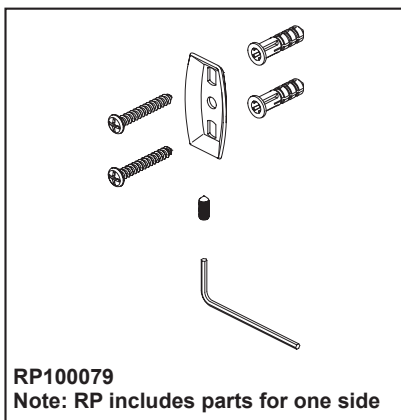

▲ Designate Proper Finish Suffix

Delta Faucet Company reserves the right (1) to make changes in specifications and materials, and (2) to change or discontinue models, both without notice or obligation. Dimensions are for reference only. See current full-line price book or www.deltafaucet.com for finish options and product availability.

Delta Faucet Company
55 E. 111th Street, Carmel, IN 46280
350 South Edgeware Road, St. Thomas, ON N5P 4L1
© 2025 Delta Faucet Company