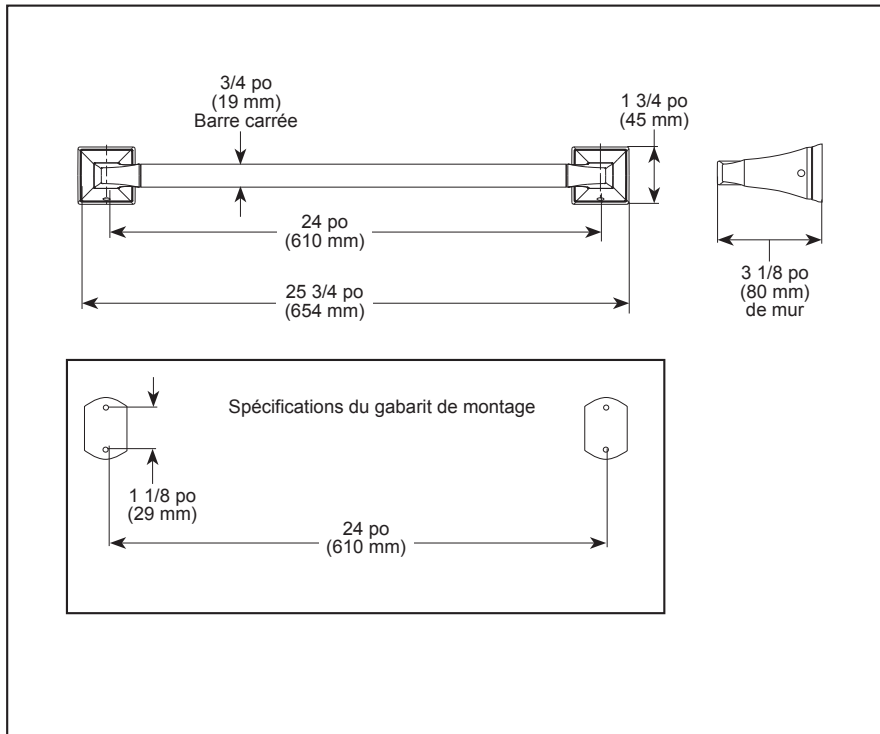

SPÉCIFICATIONS STANDARDS :

- Il est préférable de placer de blocage en bois derrière toutes les surfaces murales. Si le blocage en bois n'est pas disponible, les fixations suivantes sont suggérées : Carrelage/maçonnerie - Ancrages de plastique ou de plomb, Plâtre/cloison sèche - Boulons à bascule.
- Quincaillerie d'installation inclus avec le produit.

GARANTIE

- Pièces et finition – Garantie à vie limitée; ou pour les clients commerciaux, 10 ans pour les résidences multifamiliales (appartements et condominiums) et 5 ans pour tout autre usage commercial, dans tous les cas à compter de la date de réception du produit par l'acheteur initial ou son représentant autorisé (installateur, etc.).
- Veuillez consulter fr.deltafaucet.ca pour obtenir tous les détails de notre garantie limitée.

▲ Désigne le suffixe approprié de la finition