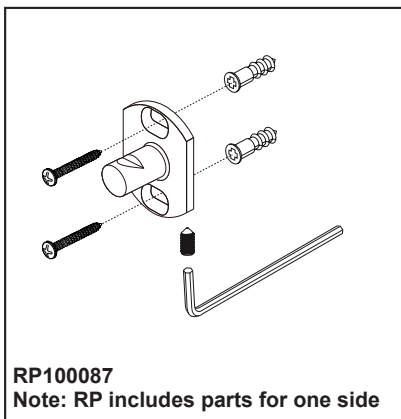

see what Delta can doSM

ACCESSORIES

- Dryden® Bath Collection
- 24" Towel Bar

STANDARD SPECIFICATIONS:

- Wood blocking is preferable behind all wall surfaces. If wood blocking is not available, the following fasteners are suggested: Tile/Masonry-Plastic or lead Anchors Plaster/drywall-Toggle bolts.
- Mounting hardware included with product.

75124-▲

▲ Designate Proper Finish Suffix

RP100087
Note: RP includes parts for one side

Delta Faucet Company reserves the right (1) to make changes in specifications and materials, and (2) to change or discontinue models, both without notice or obligation. Dimensions are for reference only. See current full-line price book or www.deltafaucet.com for finish options and product availability.