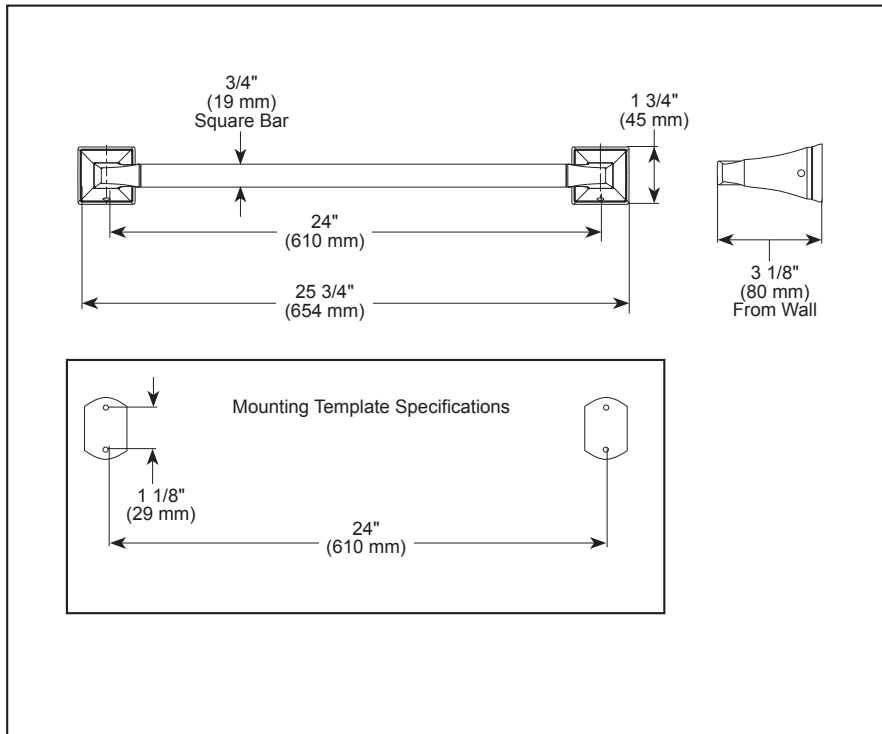

see what Delta can doSM

ACCESSORIES

- Dryden® Bath Collection
- 24" Towel Bar

STANDARD SPECIFICATIONS:

- Wood blocking is preferable behind all wall surfaces. If wood blocking is not available, the following fasteners are suggested: Tile/Masonry-Plastic or lead Anchors Plaster/drywall-Toggle bolts.
- Mounting hardware included with product.

75124-▲

▲ Designate Proper Finish Suffix

RP100087
Note: RP includes parts for one side

Delta Faucet Company reserves the right (1) to make changes in specifications and materials, and (2) to change or discontinue models, both without notice or obligation. Dimensions are for reference only. See current full-line price book or www.deltafaucet.com for finish options and product availability.