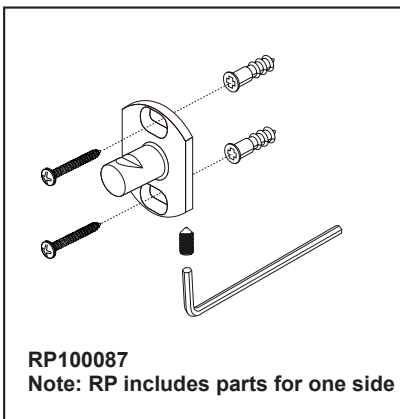

Delta Faucet Company reserves the right (1) to make changes in specifications and materials, and (2) to change or discontinue models, both without notice or obligation. Dimensions are for reference only. See current full-line price book or www.deltafaucet.com for finish options and product availability.

Delta Faucet Company
55 E. 111th Street, Carmel, IN 46280
350 South Edgeware Road, St. Thomas, ON N5P 4L1
© 2025 Delta Faucet Company