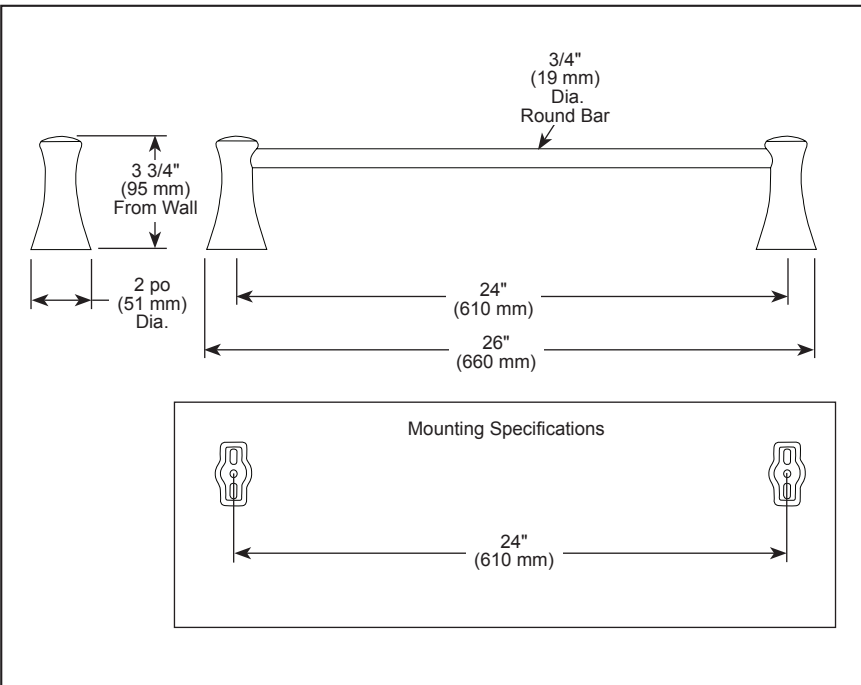

see what Delta can do™

ACCESSORIES

- Lahara® Bath Collection
- 24" Towel bar

STANDARD SPECIFICATIONS:

- Wood blocking is preferable behind all wall surfaces. If wood blocking is not available, the following fasteners are suggested: Tile/Masonry-Plastic or lead Anchors Plaster/drywall-Toggle bolts.
- Mounting hardware and mounting template included with product.

WARRANTY

- Parts and Finish – Lifetime limited warranty; or for commercial purchasers, 10 years for multi-family residential (apartments and condominiums) and 5 years for all other commercial uses, in each case from the date the product is received by the original purchaser or their authorized representative (installation contractor, etc.).
- Please go to www.deltafaucet.com for the complete details of our limited warranty.

▲ Designate Proper Finish Suffix