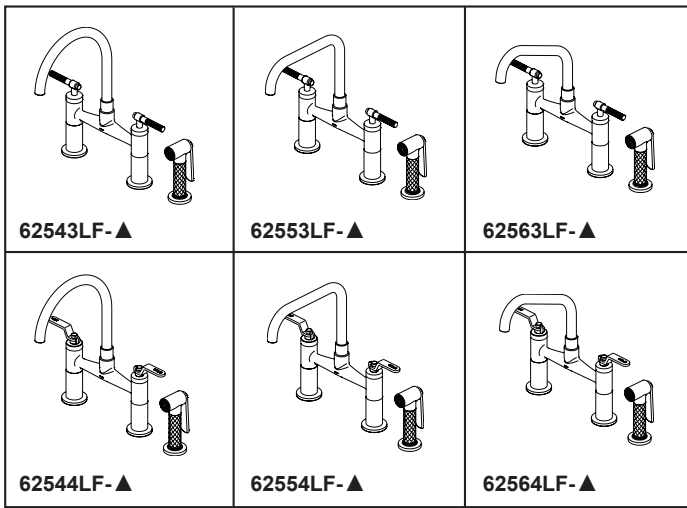

BRIZO®

KITCHEN FAUCETS

- Litze® Collection
- Two Handle Widespread Bridge

STANDARD SPECIFICATIONS:

- Max flow rate 1.8 gpm @ 60 psi, 6.8 L/min @ 414 kPa
- Two or three hole mount. Additional hole cover available for 4 hole installation.
- Ceramic cartridge
- Spout rotates 360°
- Solid brass with one-piece brass waterway
- Lever handles

COMPLIES WITH:

- ASME A112.18.1 / CSA B125.1
- NSF/ANSI/CAN 61 & 372
- ICC/ANSI A117.1 - Valve control only

RP90934▲
Models compatible with optional hole cover (not included)

▲ Designate proper finish suffix