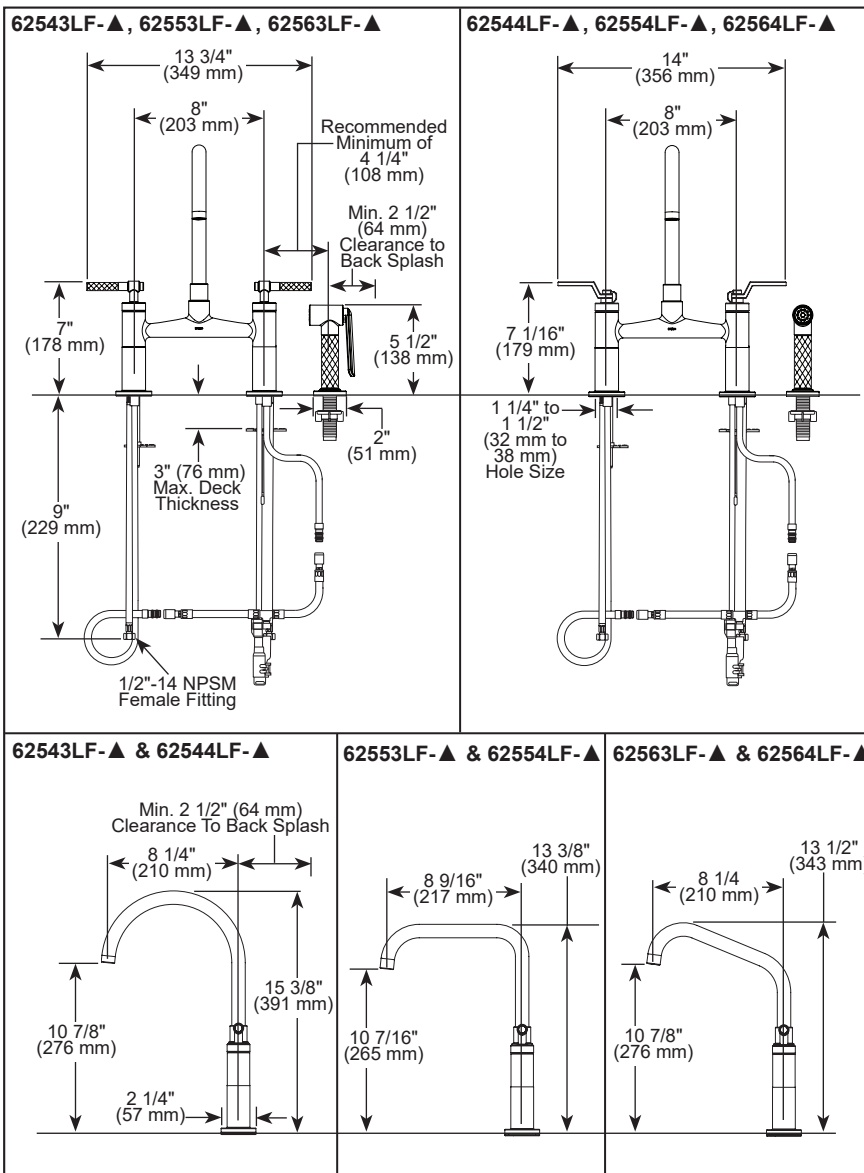

BRIZO®

KITCHEN FAUCETS

- Litze® Collection
- Two Handle Widespread Bridge

STANDARD SPECIFICATIONS:

- Max flow rate 1.8 gpm @ 60 psi, 6.8 L/min @ 414 kPa
- Two or three hole mount. Additional hole cover available for 4 hole installation.
- Ceramic cartridge
- Spout rotates 360°
- Solid brass with one-piece brass waterway
- Lever handles

COMPLIES WITH:

- ASME A112.18.1 / CSA B125.1
- NSF/ANSI/CAN 61 & 372
- ICC/ANSI A117.1 - Valve control only

RP90934▲
Models compatible with optional hole cover (not included)

▲ Designate proper finish suffix