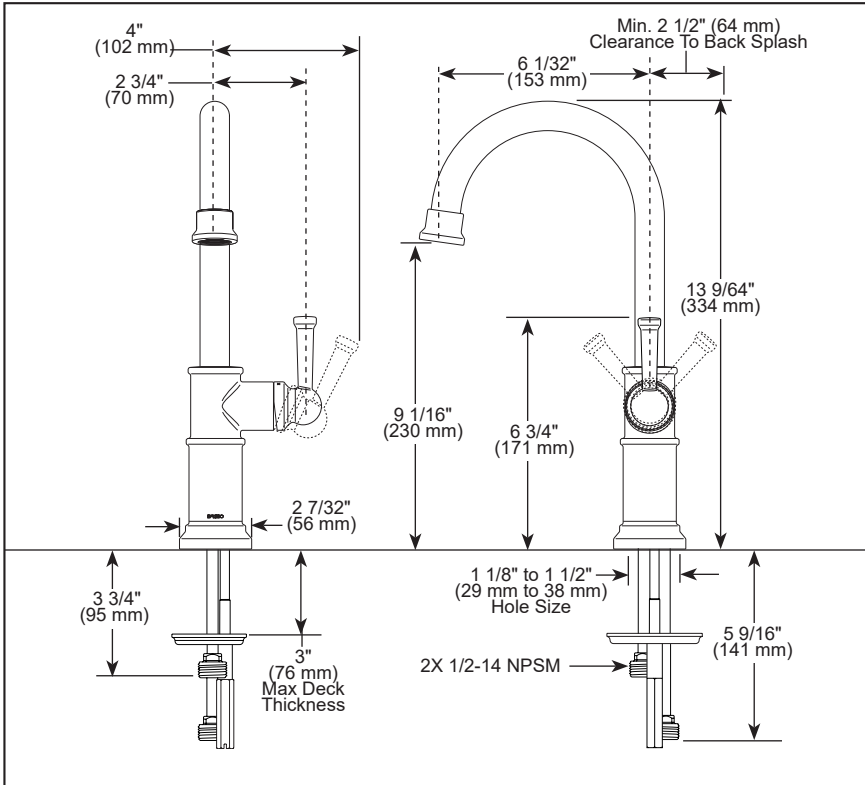

COMPLIES WITH:

- ASME A112.18.1 / CSA B125.1
- NSF/ANSI/CAN 61 & 372
- ♿ ICC/ANSI A117.1

▲ Designate proper finish suffix