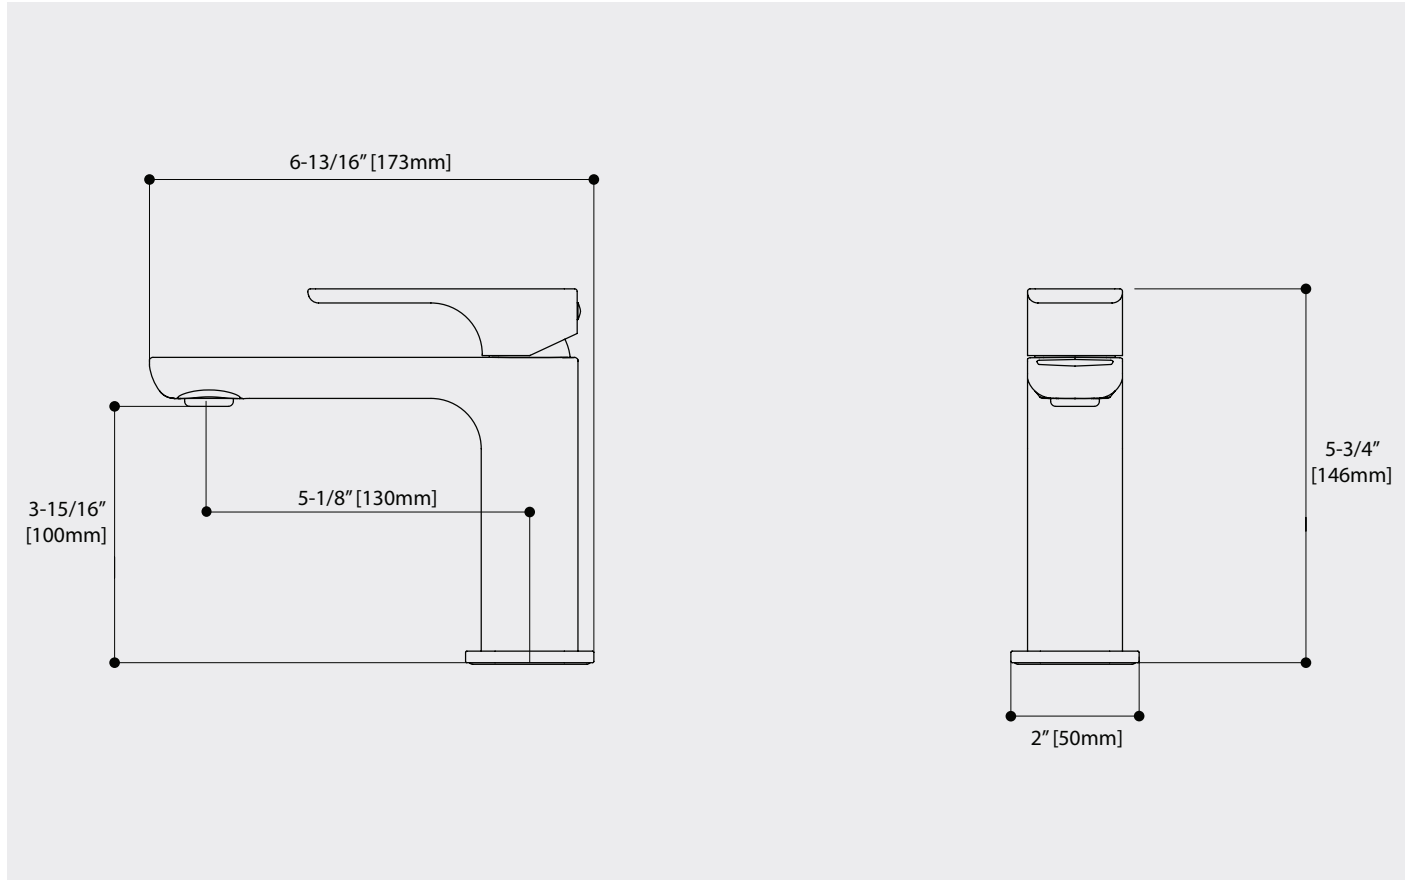

Hack 6A14

AQUABRASS

/ Single hole lavatory faucet

Specification sheet

- Features**
- Solid brass construction
 - Crystal clear water flow
 - Single volume and temperature lever control
 - 3/8" connection
 - **Drain sold separately**

- Specs at large**
- Overall spout projection: 6-13/16"
 - Flow rate: 1.2 gpm
 - CC spout projection: 5-1/8"
 - Total faucet height: 5-3/4"
 - Mounting hole: 1-3/8"
 - Counter depth: Max. 2-3/8"

- Finishes**
-  Polished Chrome (PC)
 -  Black (BK)
 -  Brushed Nickel (BN)
 -  Polished Nickel (PN)
 -  Brushed Black Chrome (BBC)
 -  Brushed Gold (BGD)
 -  Polished Gold (PGD)