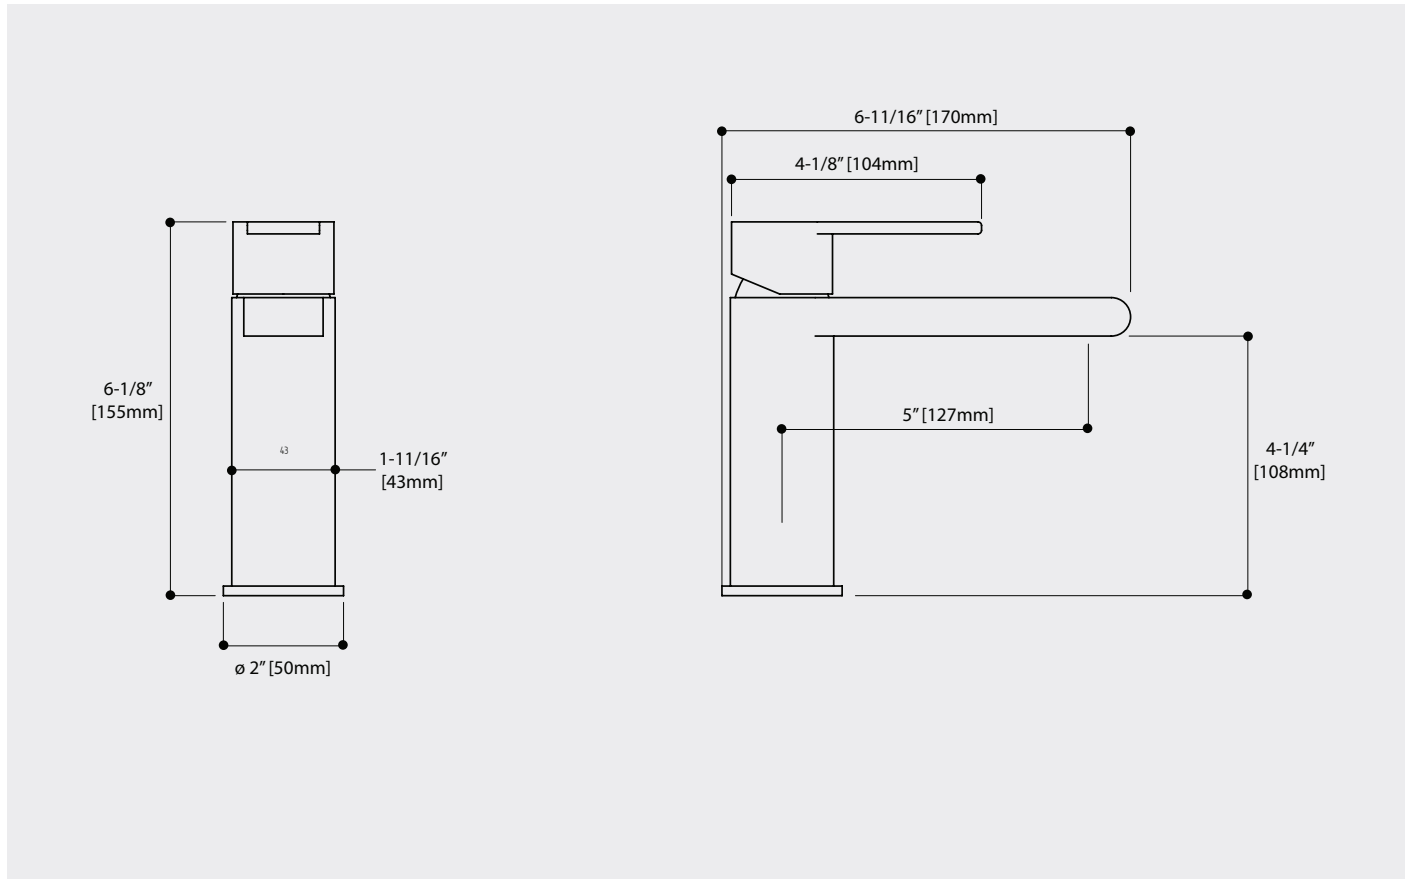

WhyNot 20014

AQUABRASS

/ Single hole lavatory faucet

Specification sheet

- Features**
- Solid brass construction
 - Crystal clear water flow
 - Single volume and temperature lever control
 - 3/8" connection
 - **Drain sold separately**

- Specs at large**
- Overall spout projection: 6-11/16"
 - Flow rate: 1.2 gpm
 - CC spout projection: 5"
 - Total faucet height: 6-1/8"
 - Mounting hole: 1-3/8"
 - Counter depth: Max. 2-3/8"

- Finishes**
-  Polished Chrome (PC)
 -  Black (BK)
 -  Brushed Nickel (BN)
 -  Polished Nickel (PN)
 -  Brushed Black Chrome (BBC)
 -  Brushed Gold (BGD)
 -  Polished Gold (PGD)