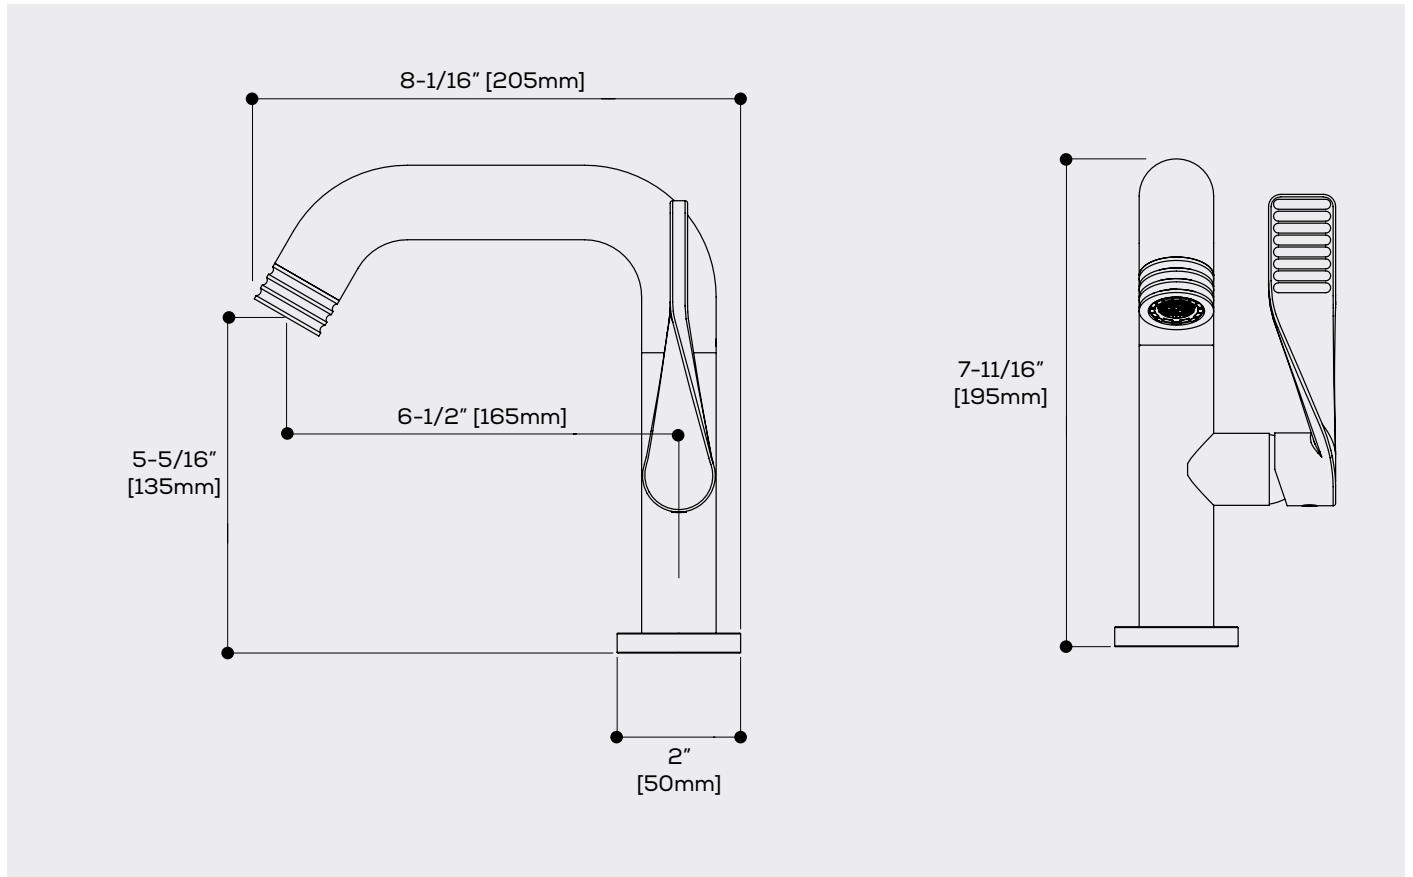

Tubo 12014

AQUABRASS

/ Single hole lavatory faucet

Specification sheet

- Features**
- Solid brass construction
 - Crystal clear water flow
 - Single volume and temperature lever control
 - 3/8" connection
 - Drain sold separately

- Specs at large**
- Overall spout projection: 8-1/16"
 - Flow rate: 1.2 gpm
 - CC spout projection: 6-1/2"
 - Total faucet height: 7-11/16"
 - Mounting hole: 1-3/8"
 - Counter depth: Max. 2-3/8"

- Finishes**
- Polished Chrome (PC)
 - Black (BK)
 - Brushed Nickel (BN)
 - Polished Nickel (PN)
 - Brushed Black Chrome (BBC)
 - Brushed Gold (BGD)
 - Polished Gold (PGD)