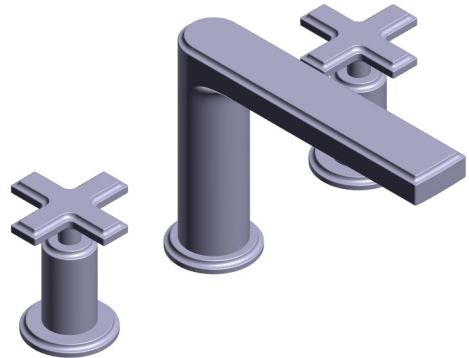

DESCRIPTION

- 3/8" speedway compression
- Quick Connect system for easy installation
- Push drain included with faucet

FLOW

- 1.2 GPM/4.5 LPM at 60 PSI

STANDARDS

- ASME A112.18.1/CSA B125.1
- NSF 61/9 & 372 Q ≤ 1
- CEC

WARRANTY

- Most products or parts carry "Limited Warranties" against manufacturing defects. For US customers please visit houseofrohl.com/support and for Canadian customers please visit houseofrohl.ca/support for complete product and finish warranty.

SPECIFICATIONS

Manifesto™

Widespread Lavatory Faucet With Low Spout

MODELS: MF08+