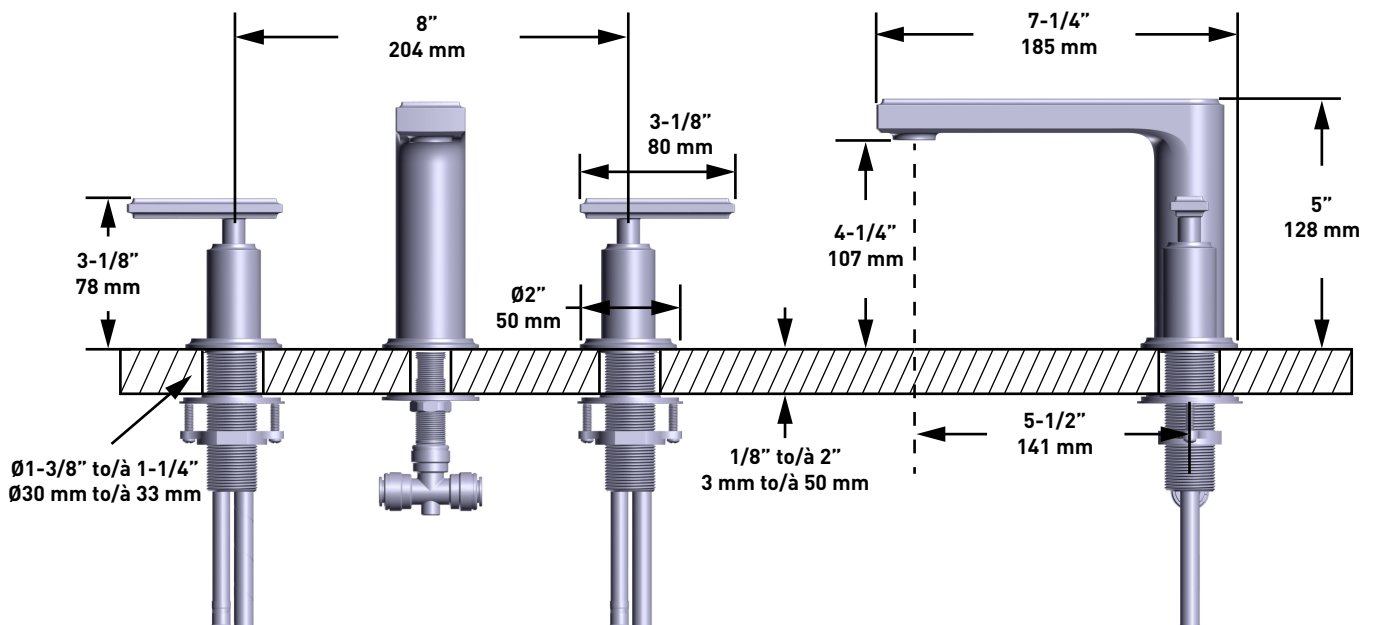

Para preguntas sobre la garantía o para obtener más información, favor de comunicarse con:

U.S.A.
houseofrohl.com/support
1-800-777-9762

QUEBEC / MARITIMES / WESTERN CANADA
QUÉBEC / MARITIMES / OUEST CANADIEN
QUEBEC / MARITIMOS / CANADA OCCIDENTAL
houseofrohl.ca/support
1-866-473-8442

ONTARIO
houseofrohl.ca/support
1-800-287-5354

Riobel

PERRIN & ROWE®
LONDON

victoria ⊕ albert®

ROHL

Schaub

EMTEK.