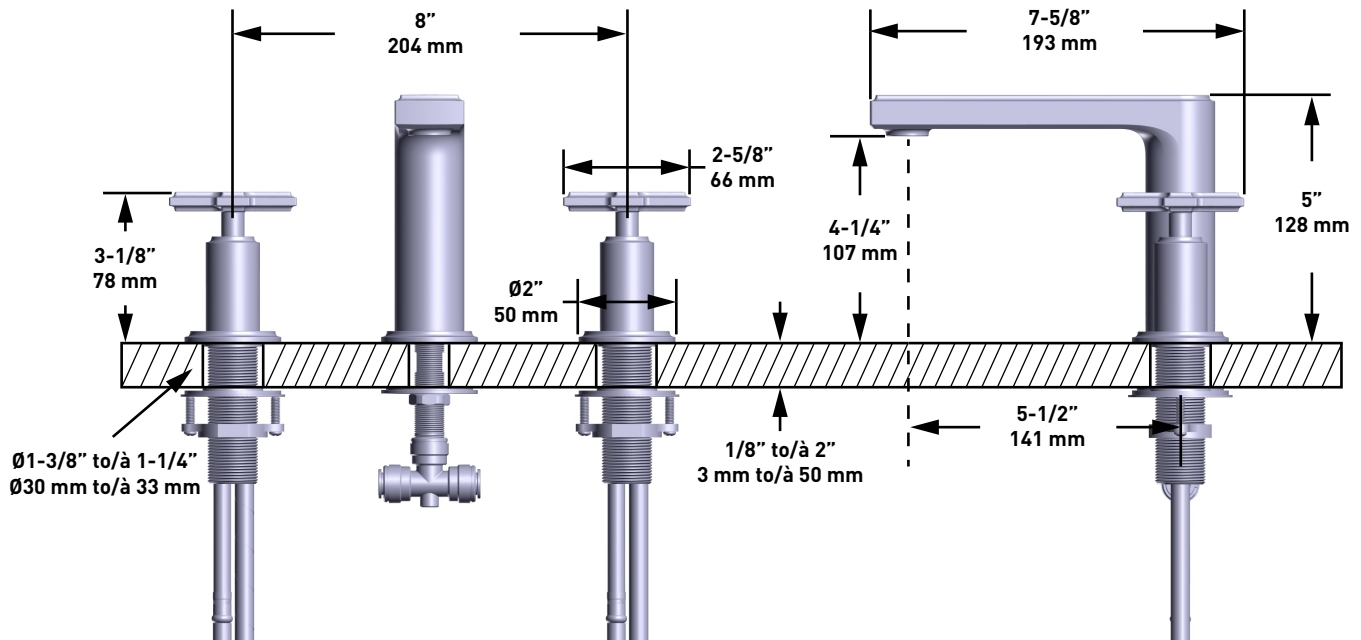

For warranty or additional information, contact:

U.S.A.
houseofrohl.com/support
1-800-777-9762

QUEBEC / MARITIMES / WESTERN CANADA
QUÉBEC / MARITIMES / OUEST CANADIEN
QUEBEC / MARITIMOS / CANADA OCCIDENTAL
houseofrohl.ca/support
1-866-473-8442

ONTARIO
houseofrohl.ca/support
1-800-287-5354