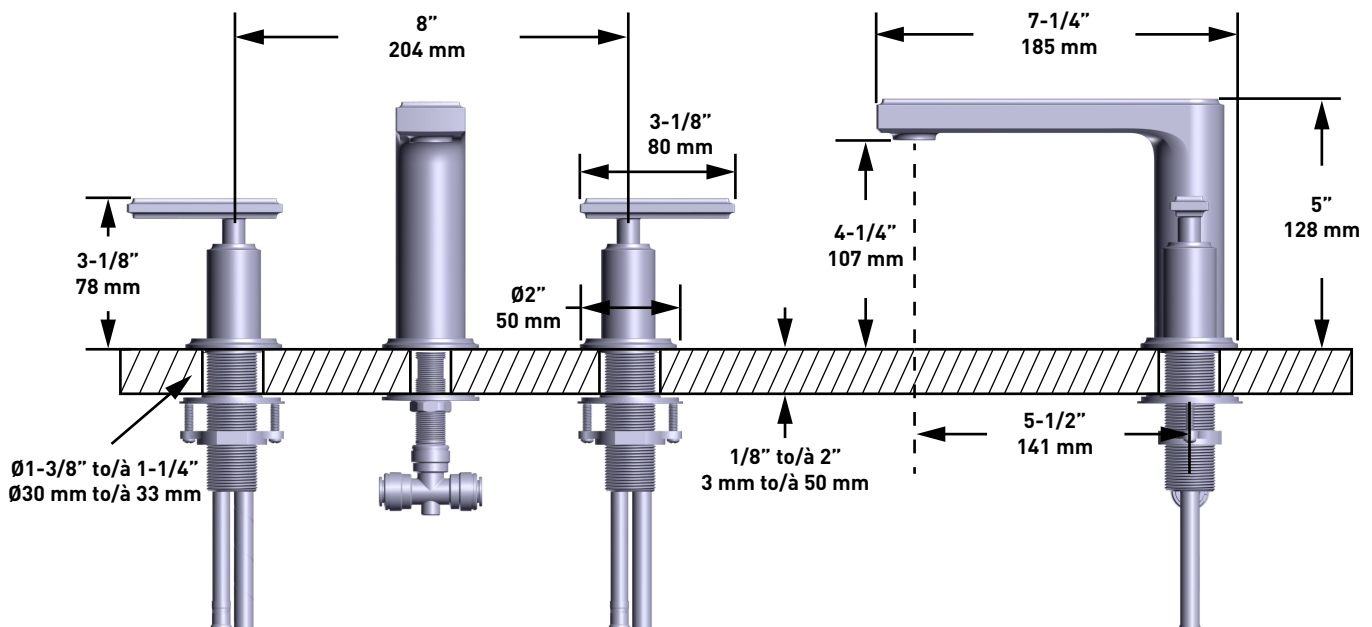

For warranty or additional information, contact:

U.S.A.
houseofrohl.com/support
1-800-777-9762

QUEBEC / MARITIMES / WESTERN CANADA
QUÉBEC / MARITIMES / OUEST CANADIEN
QUEBEC / MARITIMOS / CANADA OCCIDENTAL
houseofrohl.ca/support
1-866-473-8442

ONTARIO
houseofrohl.ca/support
1-800-287-5354