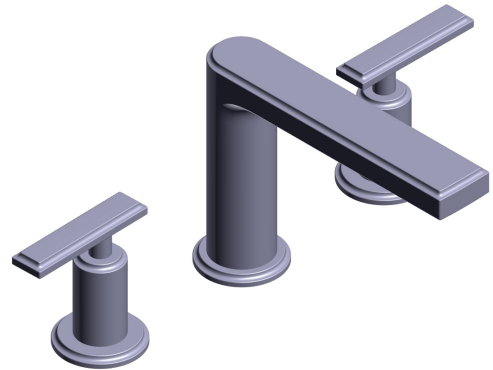

DESCRIPTION

- 3/8" speedway compression
- Quick Connect system for easy installation
- Push drain included with faucet

FLOW

- 1.2 GPM/4.5 LPM at 60 PSI

STANDARDS

- ASME A112.18.1/CSA B125.1
- NSF 61/9 & 372 Q ≤ 1
- ADA
- CEC

WARRANTY

- Most products or parts carry "Limited Warranties" against manufacturing defects. For US customers please visit houseofrohl.com/support and for Canadian customers please visit houseofrohl.ca/support for complete product and finish warranty.

SPECIFICATIONS

Manifesto™

Widespread Lavatory Faucet With Low Spout

MODELS: MF08L