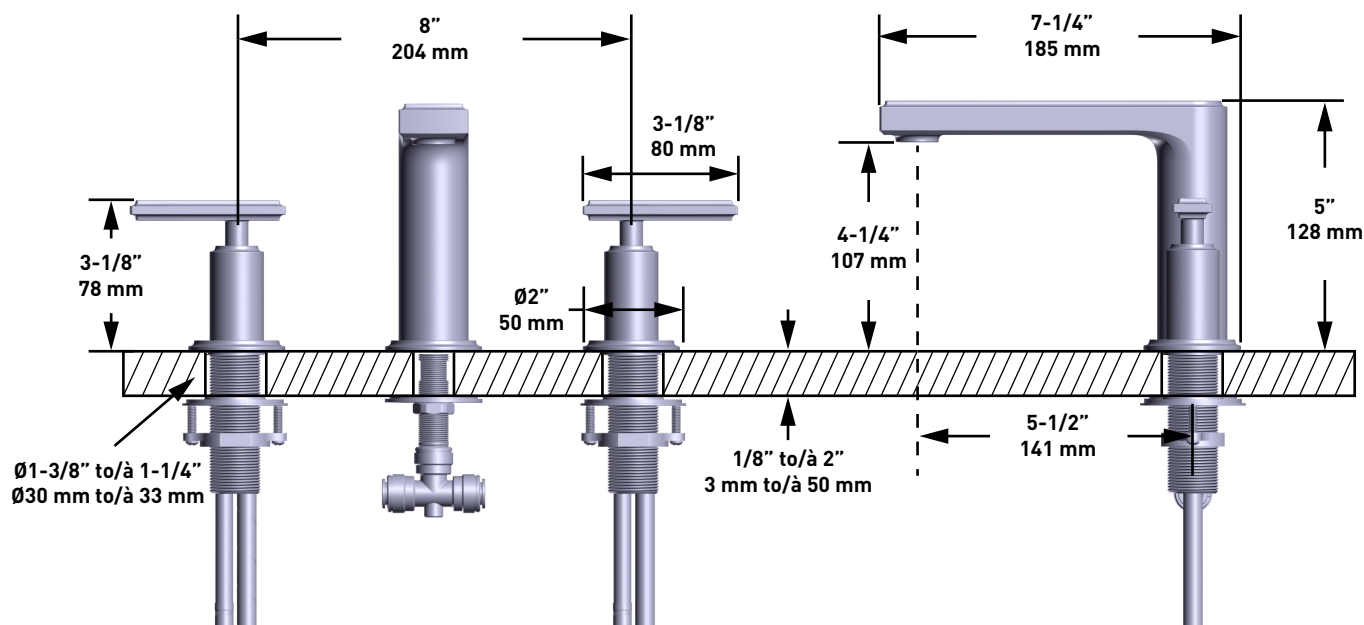

Si vous souhaitez obtenir de l'information supplémentaire à propos de la garantie ou de tout autre élément, communiquez avec :

U.S.A.
houseofrohl.com/support
1-800-777-9762

QUEBEC / MARITIMES / WESTERN CANADA
QUÉBEC / MARITIMES / OUEST CANADIEN
QUEBEC / MARITIMOS / CANADA OCCIDENTAL
houseofrohl.ca/support
1-866-473-8442

ONTARIO
houseofrohl.ca/support
1-800-287-5354

Riobel

PERRIN & ROWE®
LONDON

victoria ⊕ albert®

ROHL

Schaub

EMTEK.