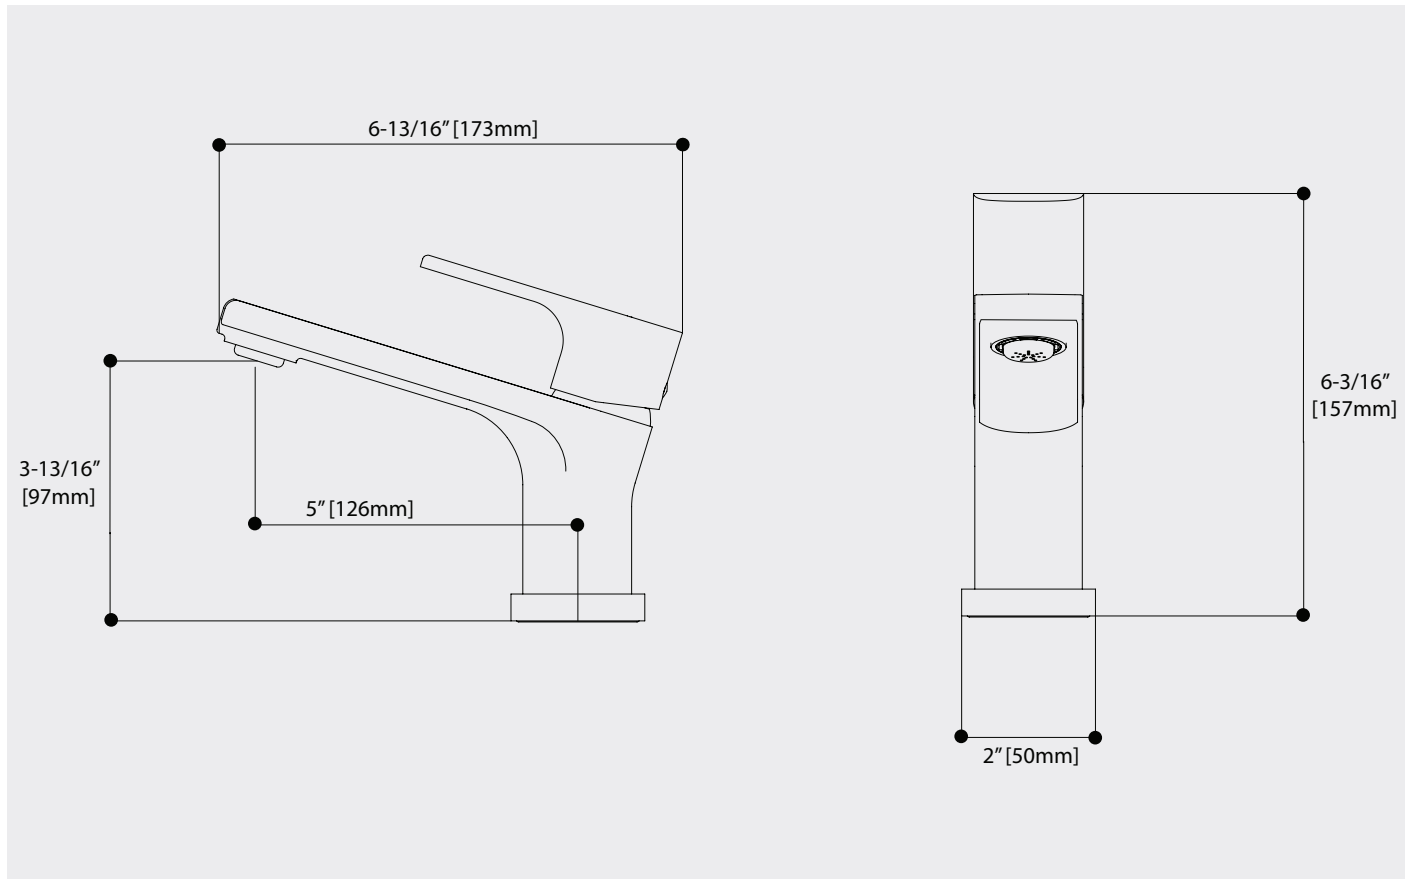

BAMBOO 05014

AQUABRASS

/ Single hole lavatory faucet

Specification sheet

- Features**
- Solid brass construction
 - Crystal clear water flow
 - Single volume and temperature lever control
 - 3/8" connection
 - **Drain sold separately**

- Specs at large**
- Overall spout projection: 6-13/16"
 - Flow rate: 1.2 gpm
 - CC spout projection: 5"
 - Total faucet height: 6-3/16"
 - Mounting hole: 1-3/8"
 - Counter depth: Max. 2"

- Finishes**
-  Polished Chrome (PC)
 -  Black (BK)
 -  Brushed Nickel (BN)
 -  Polished Nickel (PN)
 -  Brushed Black Chrome (BBC)
 -  Brushed Gold (BGD)
 -  Polished Gold (PGD)